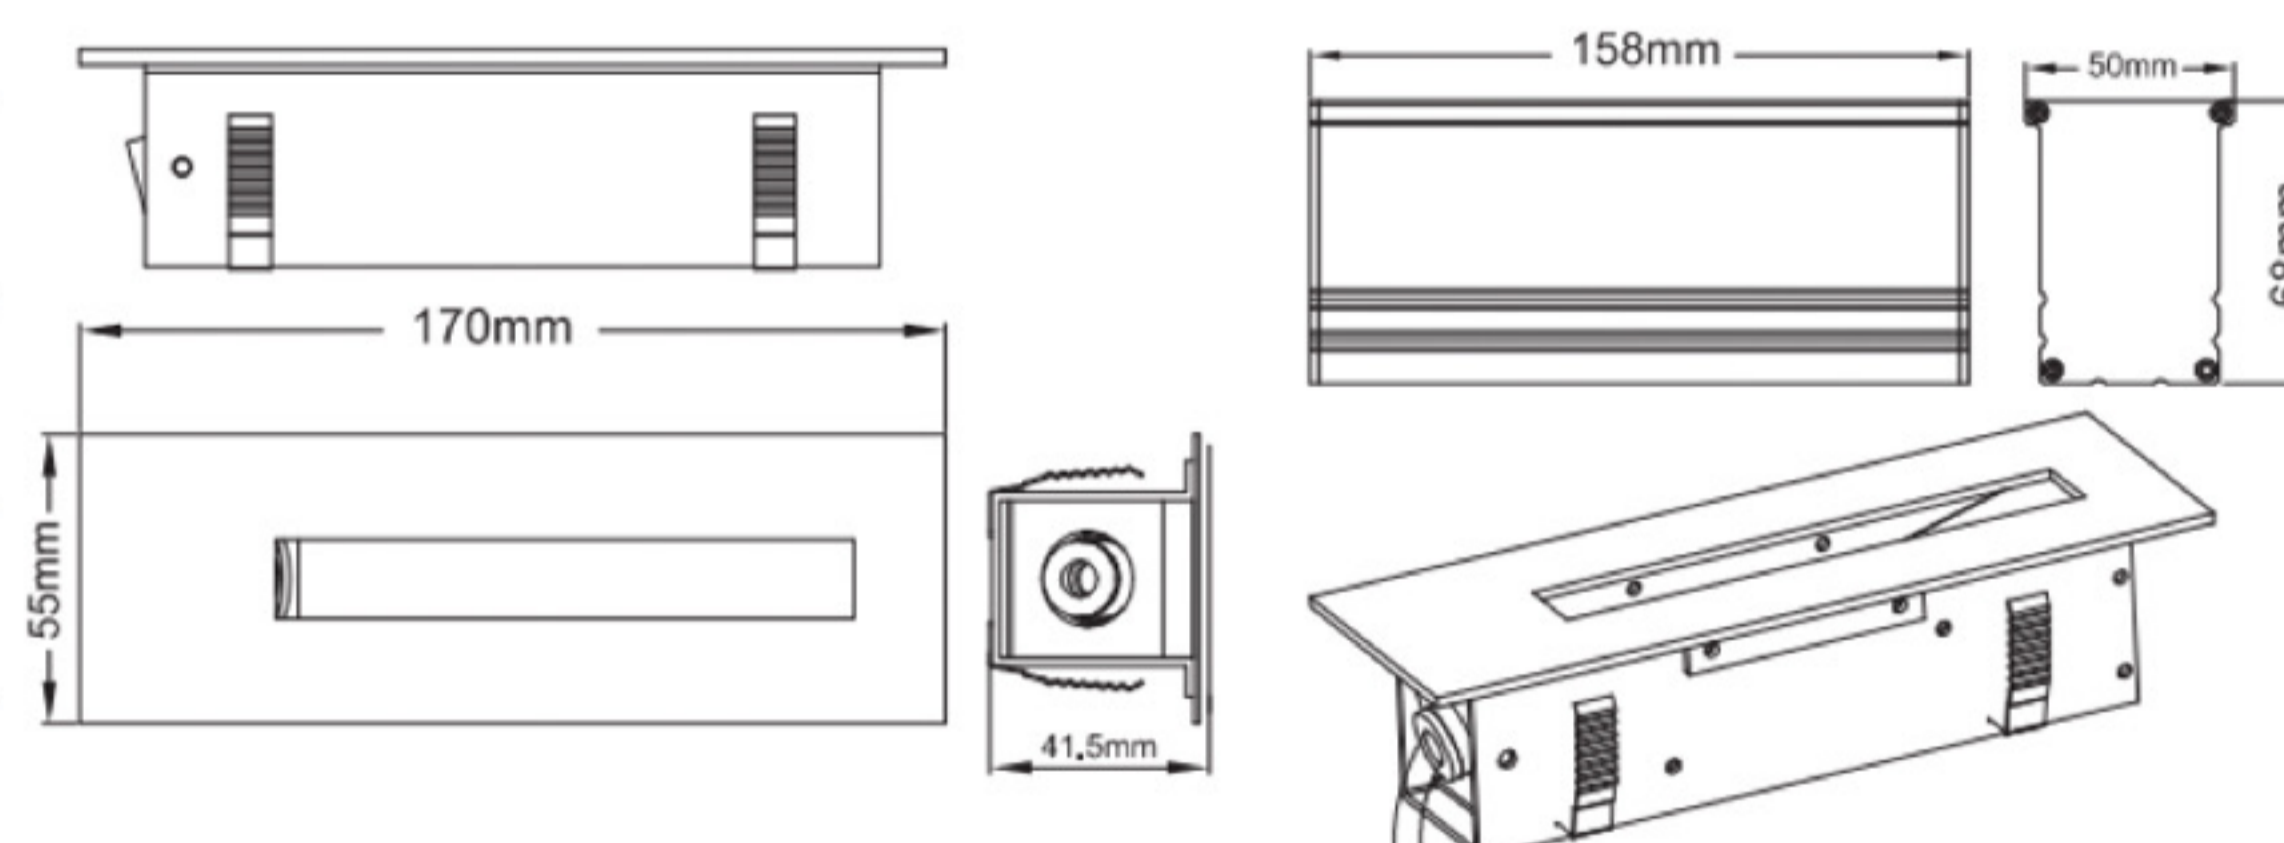

Lighting of London

Product Datasheet

Blade

+(44)0207 139 5129

enquiries@lightingoflondon.co

The Blade is a discreet recessed fitting suitable for wall mounting, providing 30° of even lighting to beautifully highlight and mark its surroundings.

Suitable for interior and exterior applications.

Installation sleeve included.

Ensure smooth dimming ability with our range of PowerBank drivers.

Material	Anodised aluminium
Lumen Output	120Lm
LED	CREE 1 pc XPE LED
Lifespan	> 50,000 hrs
CRI	> 90
Input Voltage	DC
Power	2.1W 3V 700mA
Power Factor	-
Size	Ø 155 width * 170 length * 41.5 depth (mm)
Beam Angle	30°
Cut Out	Ø 50 width * 158 length * 68 depth (mm)
Fire & Acoustic Rated	-
IP Rating	65
Working Temperature	-
Binning	-
Colour Temperature	3000K
Finish	White

Height	Centre E	Average E	Diameter
3.28ft	0.075 fc	0.314 fc	1.09ft
1.0m	0.81 lx	3.38 lx	0.33m
6.56ft	0.019 fc	0.078 fc	2.18ft
2.0m	0.20 lx	0.84 lx	0.66m
9.84ft	0.008 fc	0.035 fc	3.27ft
3.0m	0.09 lx	0.38 lx	1.00m
13.12ft	0.005 fc	0.020 fc	4.36ft
4.0m	0.05 lx	0.21 lx	1.33m
16.40ft	0.003 fc	0.013 fc	5.45ft
5.0m	0.03 lx	0.14 lx	1.66m