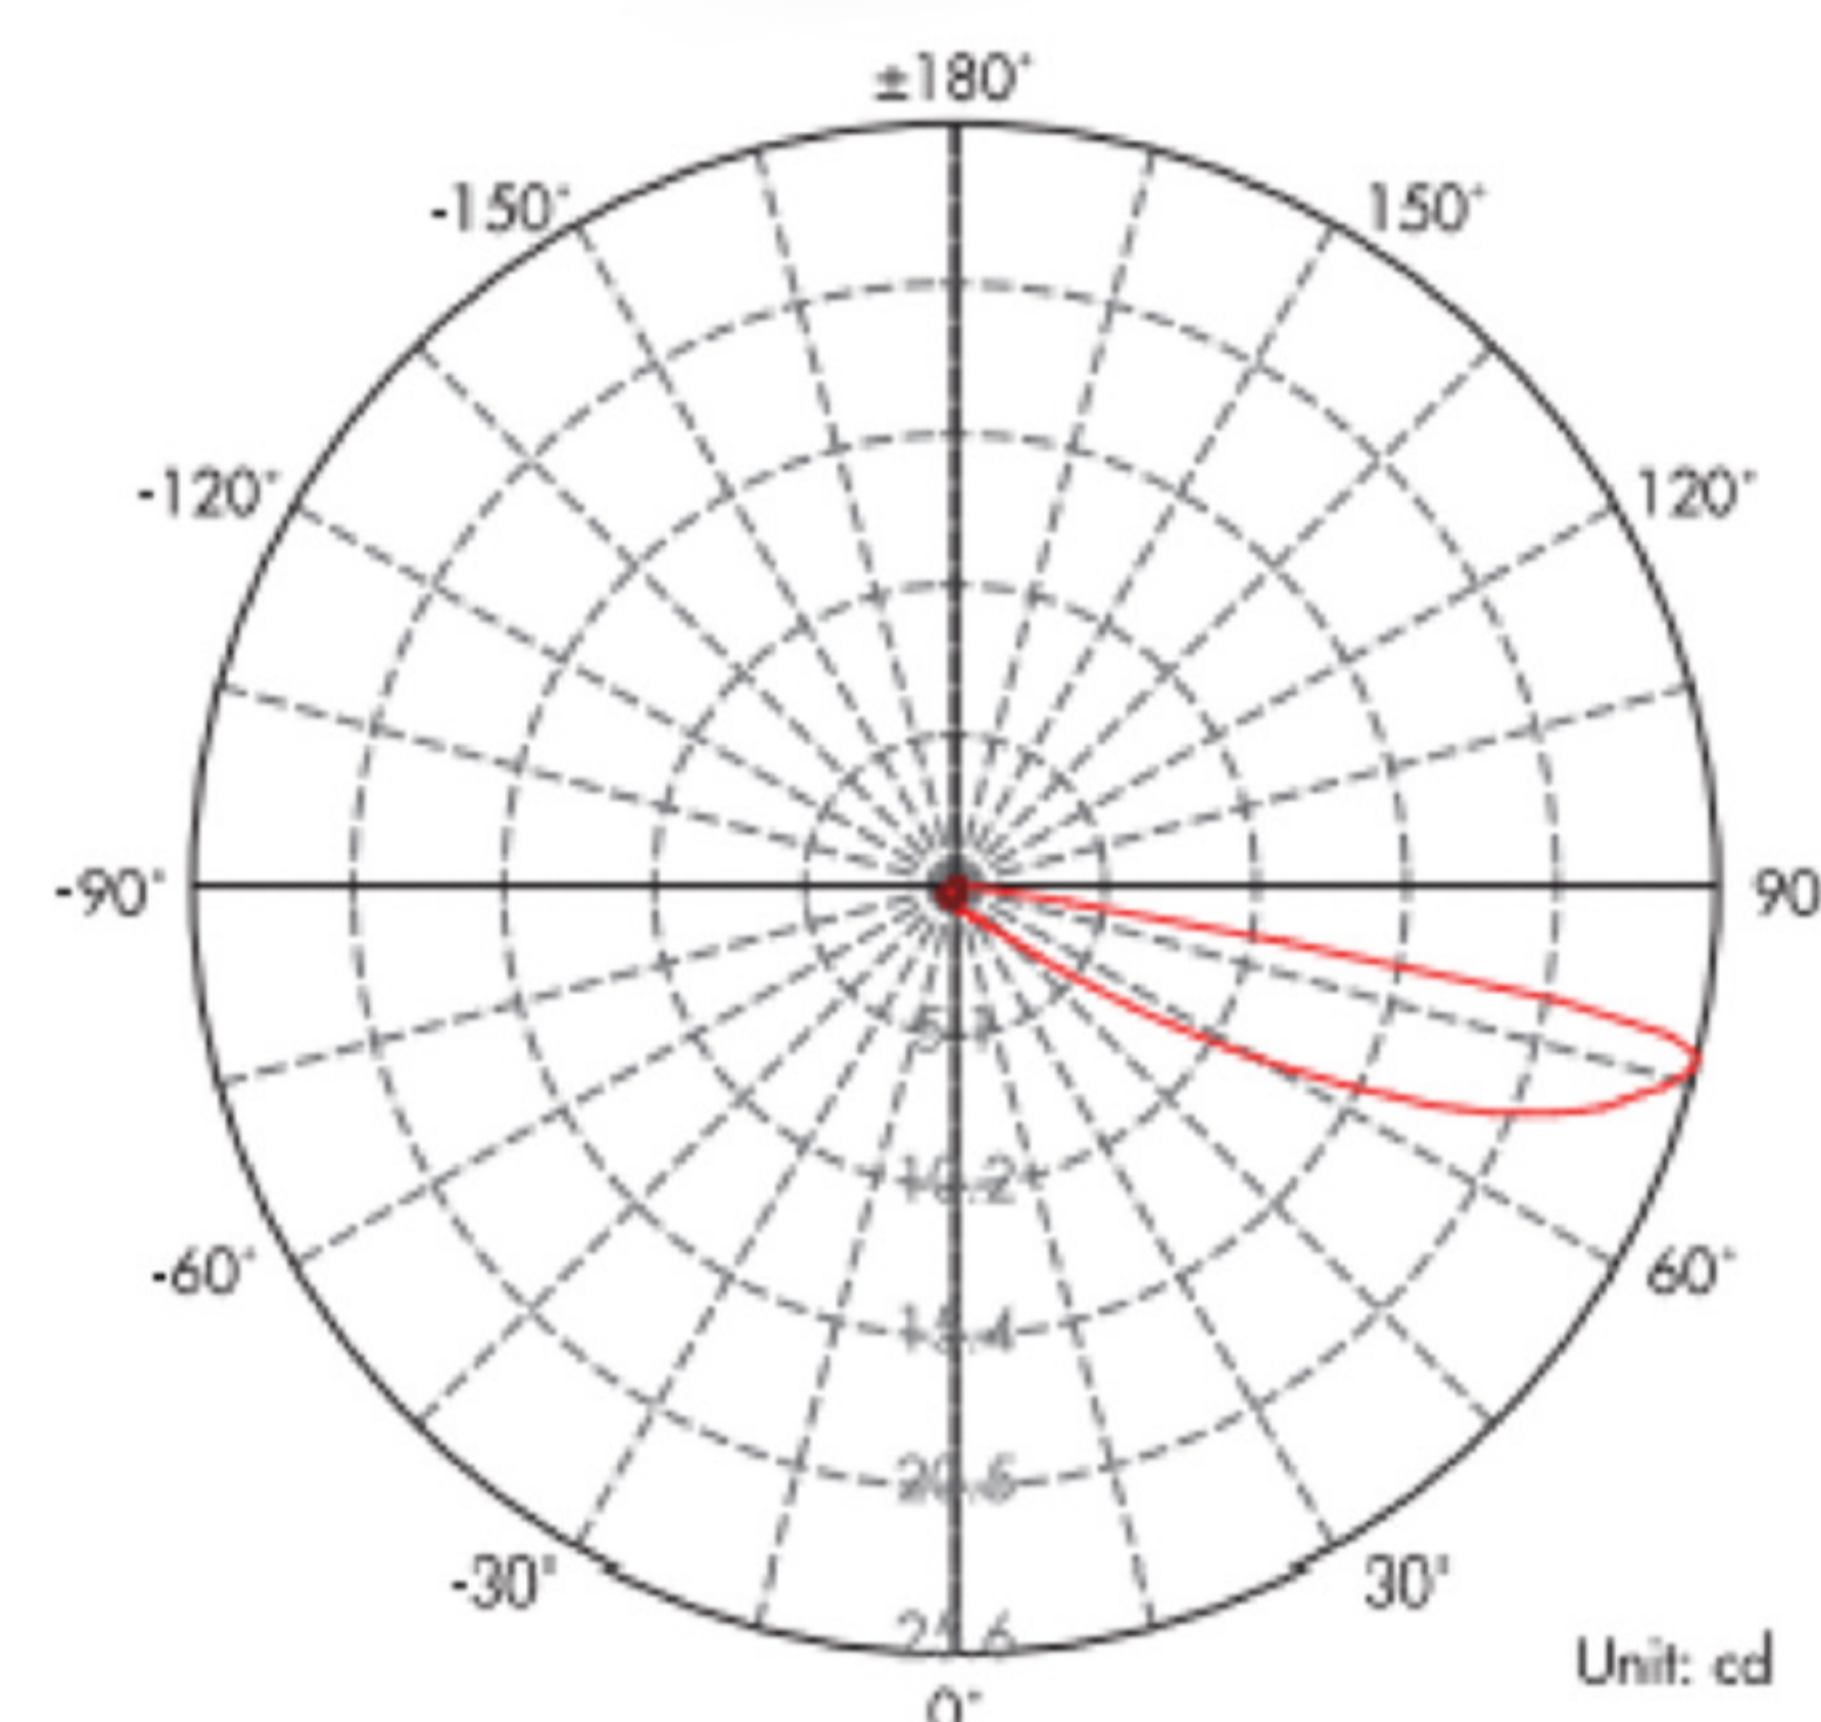

Lighting of London

Product Datasheet

Blade

+(44)0207 139 5129

enquiries@lightingoflondon.co

The Blade is a discreet recessed fitting suitable for wall mounting, providing 30° of even lighting to beautifully highlight and mark its surroundings.

Suitable for interior and exterior applications.

Installation sleeve included.

Ensure smooth dimming ability with our range of PowerBank drivers.

Material	Anodised aluminium
Lumen Output	120Lm
LED	CREE 1 pc XPE LED
Lifespan	> 50,000 hrs
CRI	> 90
Input Voltage	DC
Power	2.1W 3V 700mA
Power Factor	-
Size	Ø 155 width * 170 length * 41.5 depth (mm)
Beam Angle	30°
Cut Out	Ø 50 width * 158 length * 68 depth (mm)
Fire & Acoustic Rated	-
IP Rating	65
Working Temperature	-
Binning	-
Colour Temperature	3000K
Finish	White

Height	Centre E	Average E	Diameter
3.28ft	0.075 fc	0.314 fc	1.09ft
1.0m	0.81 lx	3.38 lx	0.33m
6.56ft	0.019 fc	0.078 fc	2.18ft
2.0m	0.20 lx	0.84 lx	0.66m
9.84ft	0.008 fc	0.035 fc	3.27ft
3.0m	0.09 lx	0.38 lx	1.00m
13.12ft	0.005 fc	0.020 fc	4.36ft
4.0m	0.05 lx	0.21 lx	1.33m
16.40ft	0.003 fc	0.013 fc	5.45ft
5.0m	0.03 lx	0.14 lx	1.66m