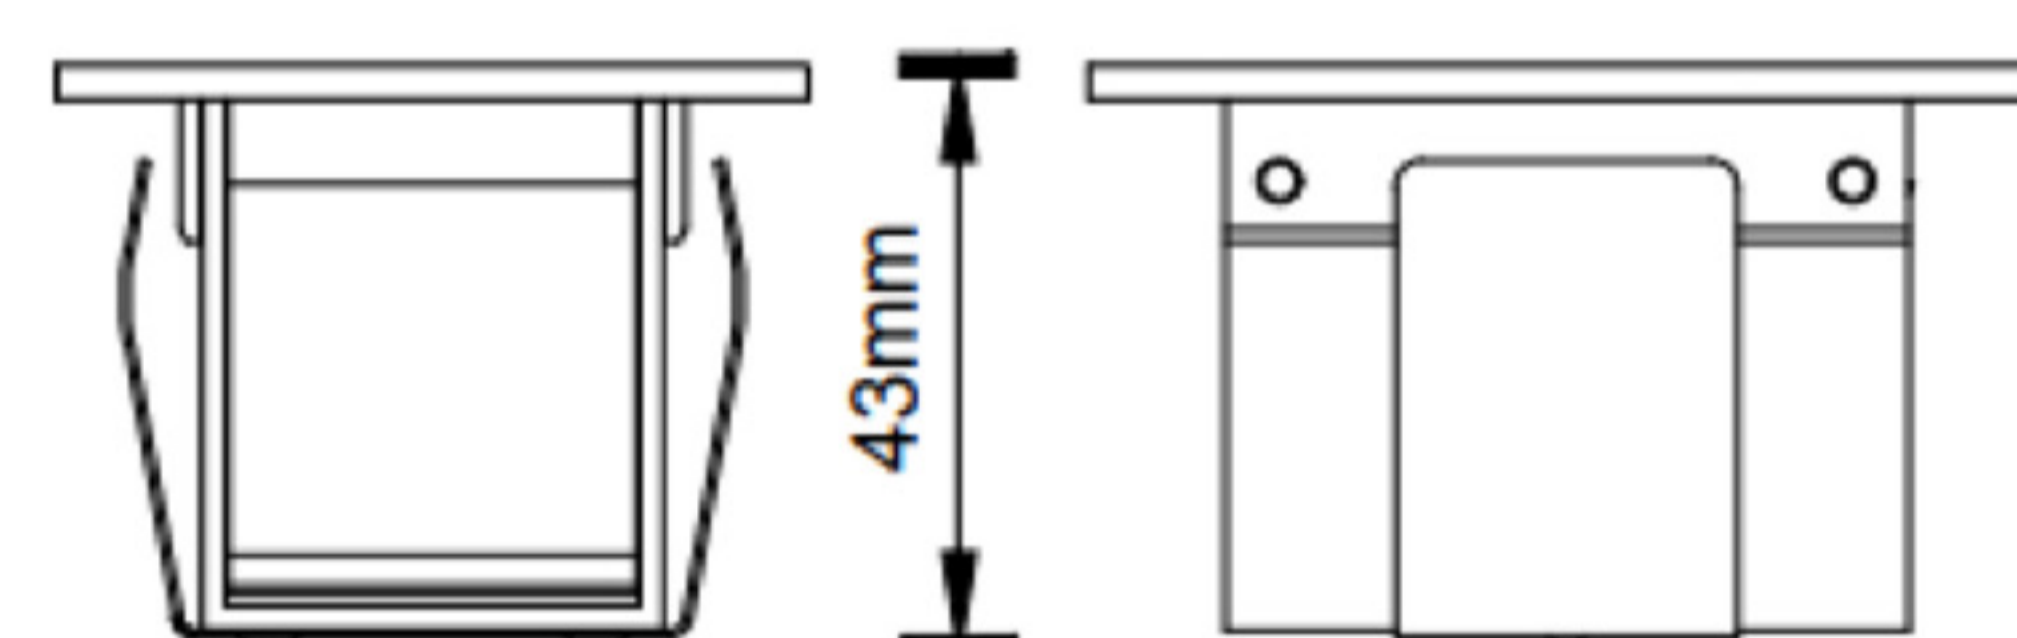

Lighting of London

Product Datasheet

Hide

+(44)0207 139 5129

enquiries@lightingoflondon.co

The Hide is a discreet recessed fitting suitable for wall mounting, providing 50° of even lighting to beautifully highlight and mark its surroundings.

Suitable for interior and exterior applications.

Installation sleeve included.

Ensure smooth dimming ability with our range of PowerBank drivers.

Material	Anodised aluminium
Lumen Output	120Lm
LED	CREE 1 pc XPE LED
Lifespan	> 50,000 hrs
CRI	> 90
Input Voltage	DC
Power	1.05W 3V 350mA
Power Factor	-
Size	Ø 70 height * 55 width * 71 depth mm
Beam Angle	50°
Cut Out	-
Fire & Acoustic Rated	-
IP Rating	65
Working Temperature	-
Binning	-
Colour Temperature	3000K
Finish	White, Polished Chrome, Satin Nickel, or Black