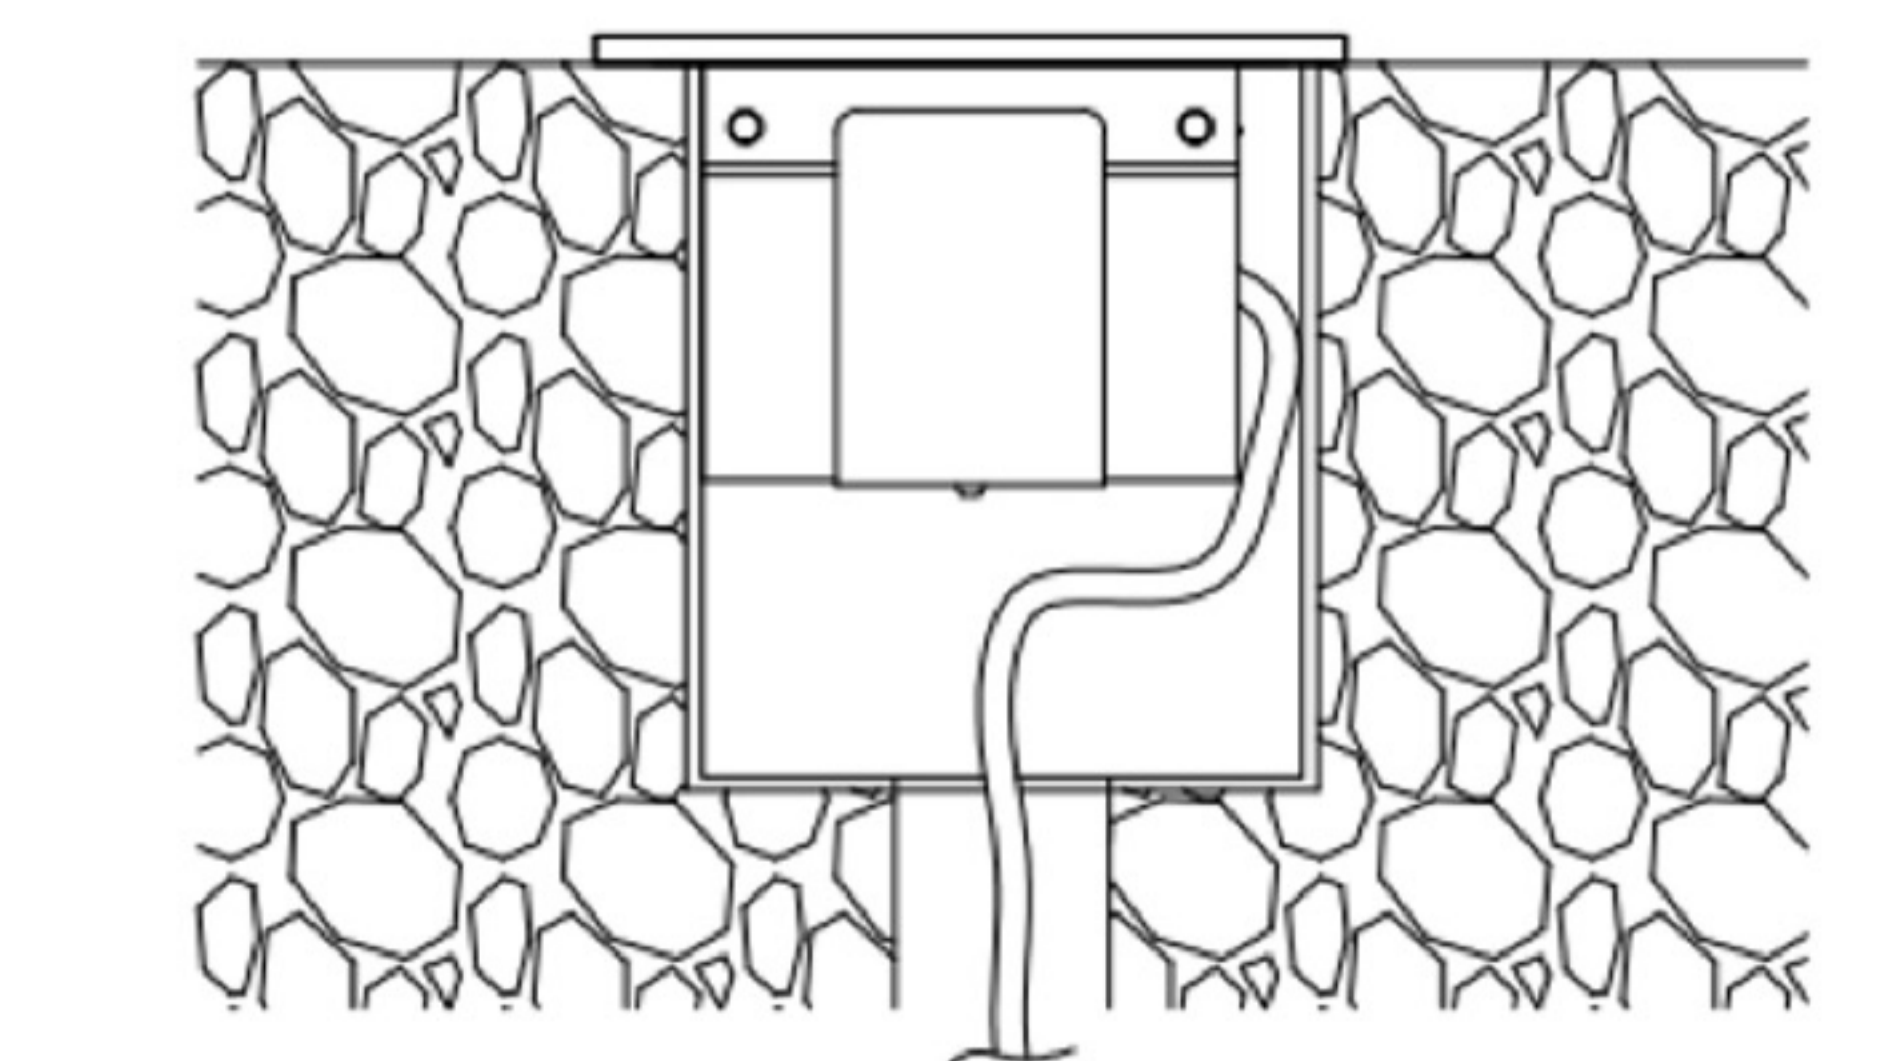

Lighting of London

Product Datasheet

Hide

+(44)0207 139 5129

enquiries@lightingoflondon.co

The Hide is a discreet recessed fitting suitable for wall mounting, providing 50° of even lighting to beautifully highlight and mark its surroundings.

Suitable for interior and exterior applications.

Installation sleeve included.

Ensure smooth dimming ability with our range of PowerBank drivers.

Material	Anodised aluminium
Lumen Output	120Lm
LED	CREE 1 pc XPE LED
Lifespan	> 50,000 hrs
CRI	> 90
Input Voltage	DC
Power	1.05W 3V 350mA
Power Factor	-
Size	Ø 70 height * 55 width * 71 depth mm
Beam Angle	50°
Cut Out	-
Fire & Acoustic Rated	-
IP Rating	65
Working Temperature	-
Binning	-
Colour Temperature	3000K
Finish	White, Polished Chrome, Satin Nickel, or Black