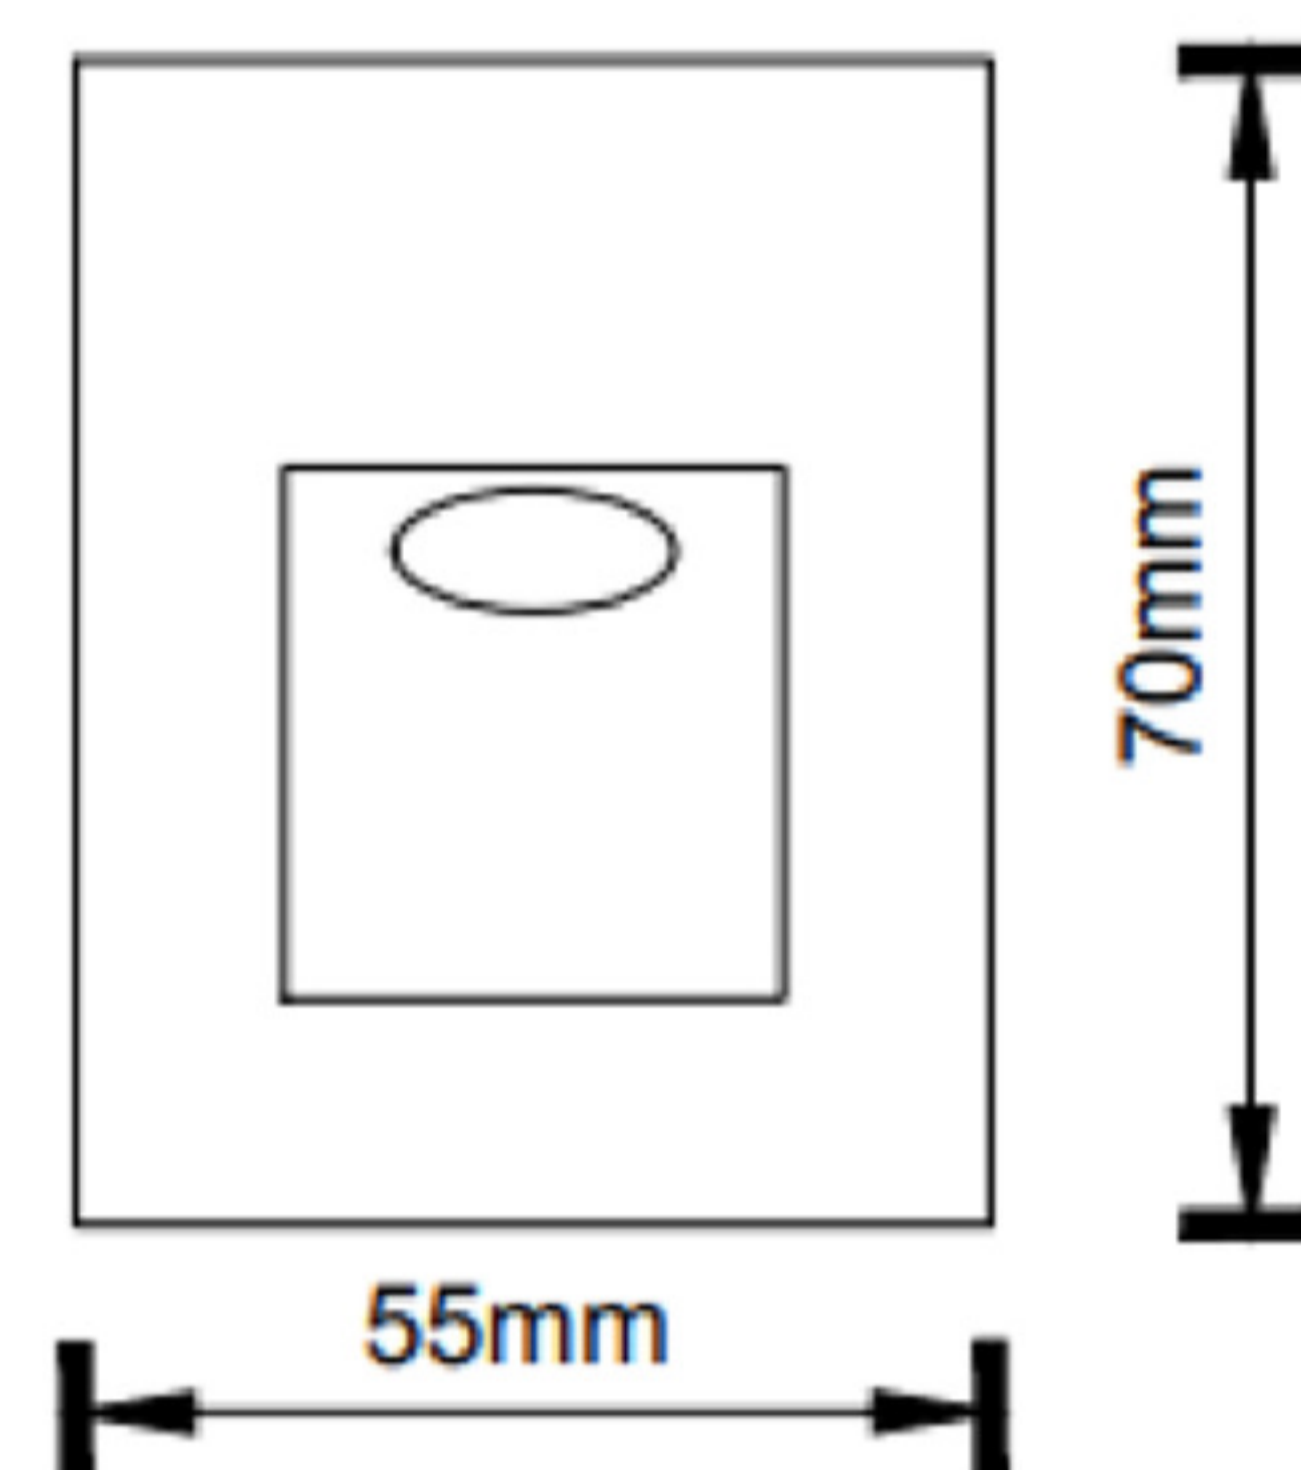

Lighting of London

Product Datasheet

Hide

+(44)0207 139 5129

enquiries@lightingoflondon.co

The Hide is a discreet recessed fitting suitable for wall mounting, providing 50° of even lighting to beautifully highlight and mark its surroundings.

Suitable for interior and exterior applications.

Installation sleeve included.

Ensure smooth dimming ability with our range of PowerBank drivers.

Material	Anodised aluminium
Lumen Output	120Lm
LED	CREE 1 pc XPE LED
Lifespan	> 50,000 hrs
CRI	> 90
Input Voltage	DC
Power	1.05W 3V 350mA
Power Factor	-
Size	Ø 70 height * 55 width * 71 depth mm
Beam Angle	50°
Cut Out	-
Fire & Acoustic Rated	-
IP Rating	65
Working Temperature	-
Binning	-
Colour Temperature	3000K
Finish	White, Polished Chrome, Satin Nickel, or Black