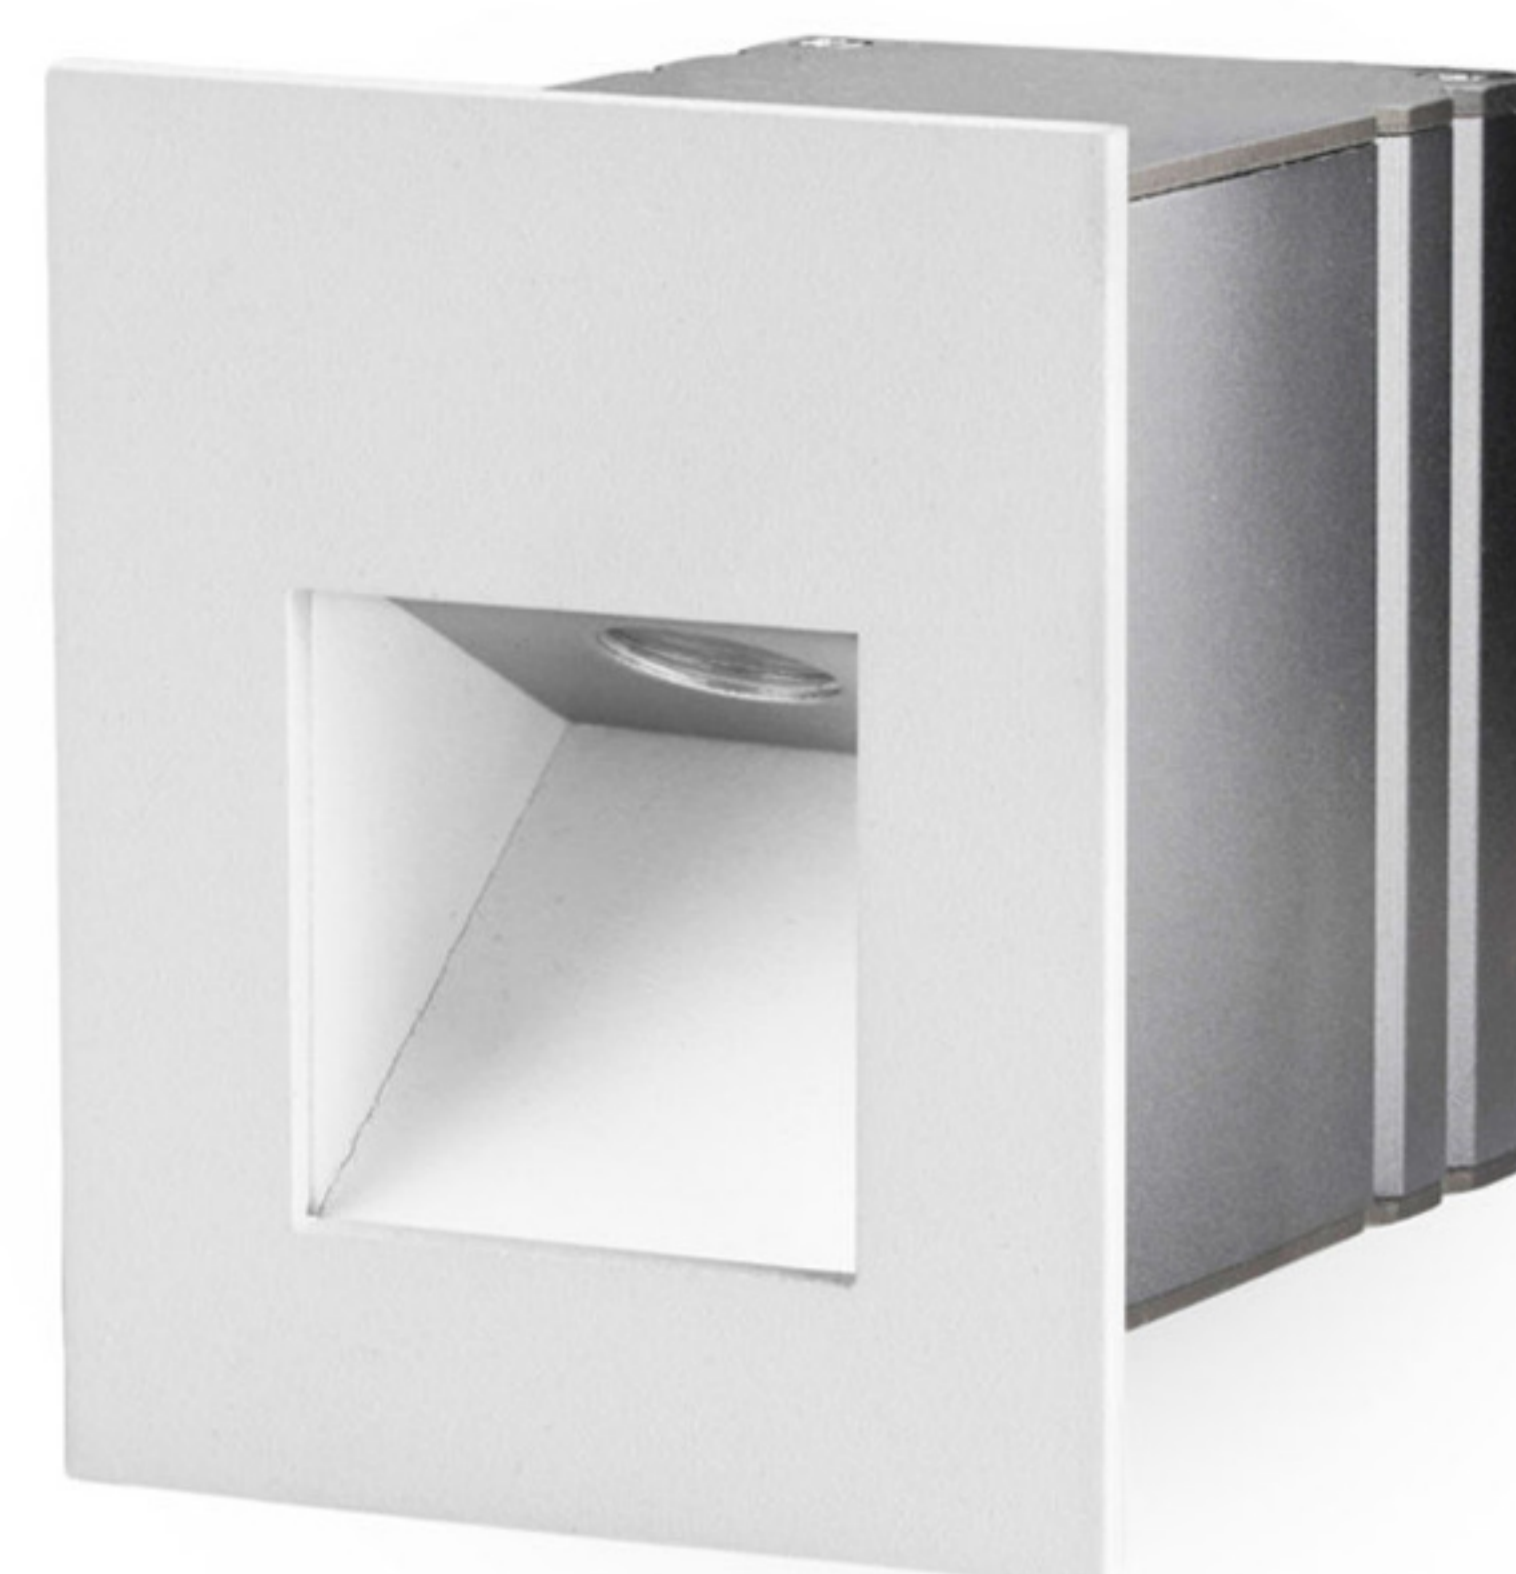

Lighting of London

Product Datasheet

Hide

+(44)0207 139 5129

enquiries@lightingoflondon.co

The Hide is a discreet recessed fitting suitable for wall mounting, providing 50° of even lighting to beautifully highlight and mark its surroundings.

Suitable for interior and exterior applications.

Installation sleeve included.

Ensure smooth dimming ability with our range of PowerBank drivers.

Material	Anodised aluminium
Lumen Output	120Lm
LED	CREE 1 pc XPE LED
Lifespan	> 50,000 hrs
CRI	> 90
Input Voltage	DC
Power	1.05W 3V 350mA
Power Factor	-
Size	Ø 70 height * 55 width * 71 depth mm
Beam Angle	50°
Cut Out	-
Fire & Acoustic Rated	-
IP Rating	65
Working Temperature	-
Binning	-
Colour Temperature	3000K
Finish	White, Polished Chrome, Satin Nickel, or Black