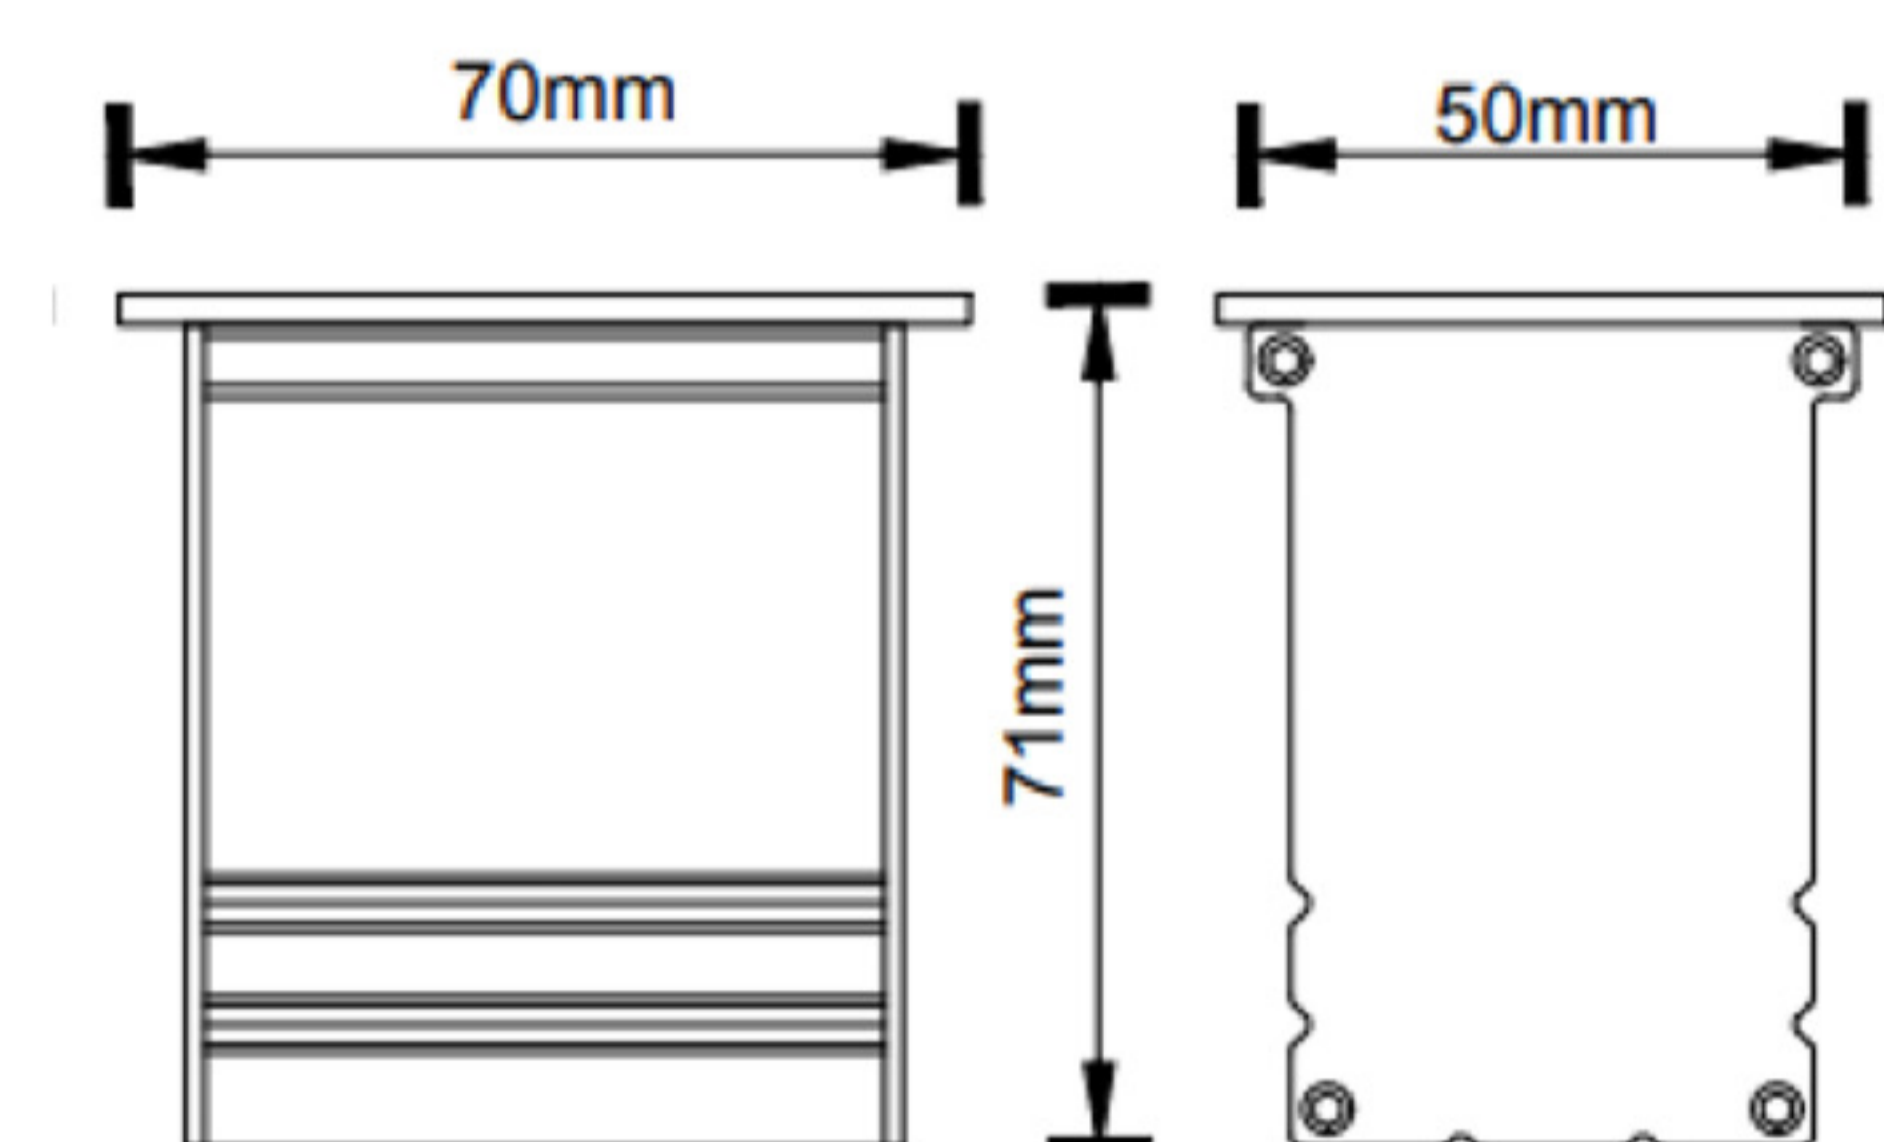

Lighting of London

Product Datasheet

Hide

+(44)0207 139 5129

enquiries@lightingoflondon.co

The Hide is a discreet recessed fitting suitable for wall mounting, providing 50° of even lighting to beautifully highlight and mark its surroundings.

Suitable for interior and exterior applications.

Installation sleeve included.

Ensure smooth dimming ability with our range of PowerBank drivers.

Material	Anodised aluminium
Lumen Output	120Lm
LED	CREE 1 pc XPE LED
Lifespan	> 50,000 hrs
CRI	> 90
Input Voltage	DC
Power	1.05W 3V 350mA
Power Factor	-
Size	Ø 70 height * 55 width * 71 depth mm
Beam Angle	50°
Cut Out	-
Fire & Acoustic Rated	-
IP Rating	65
Working Temperature	-
Binning	-
Colour Temperature	3000K
Finish	White, Polished Chrome, Satin Nickel, or Black