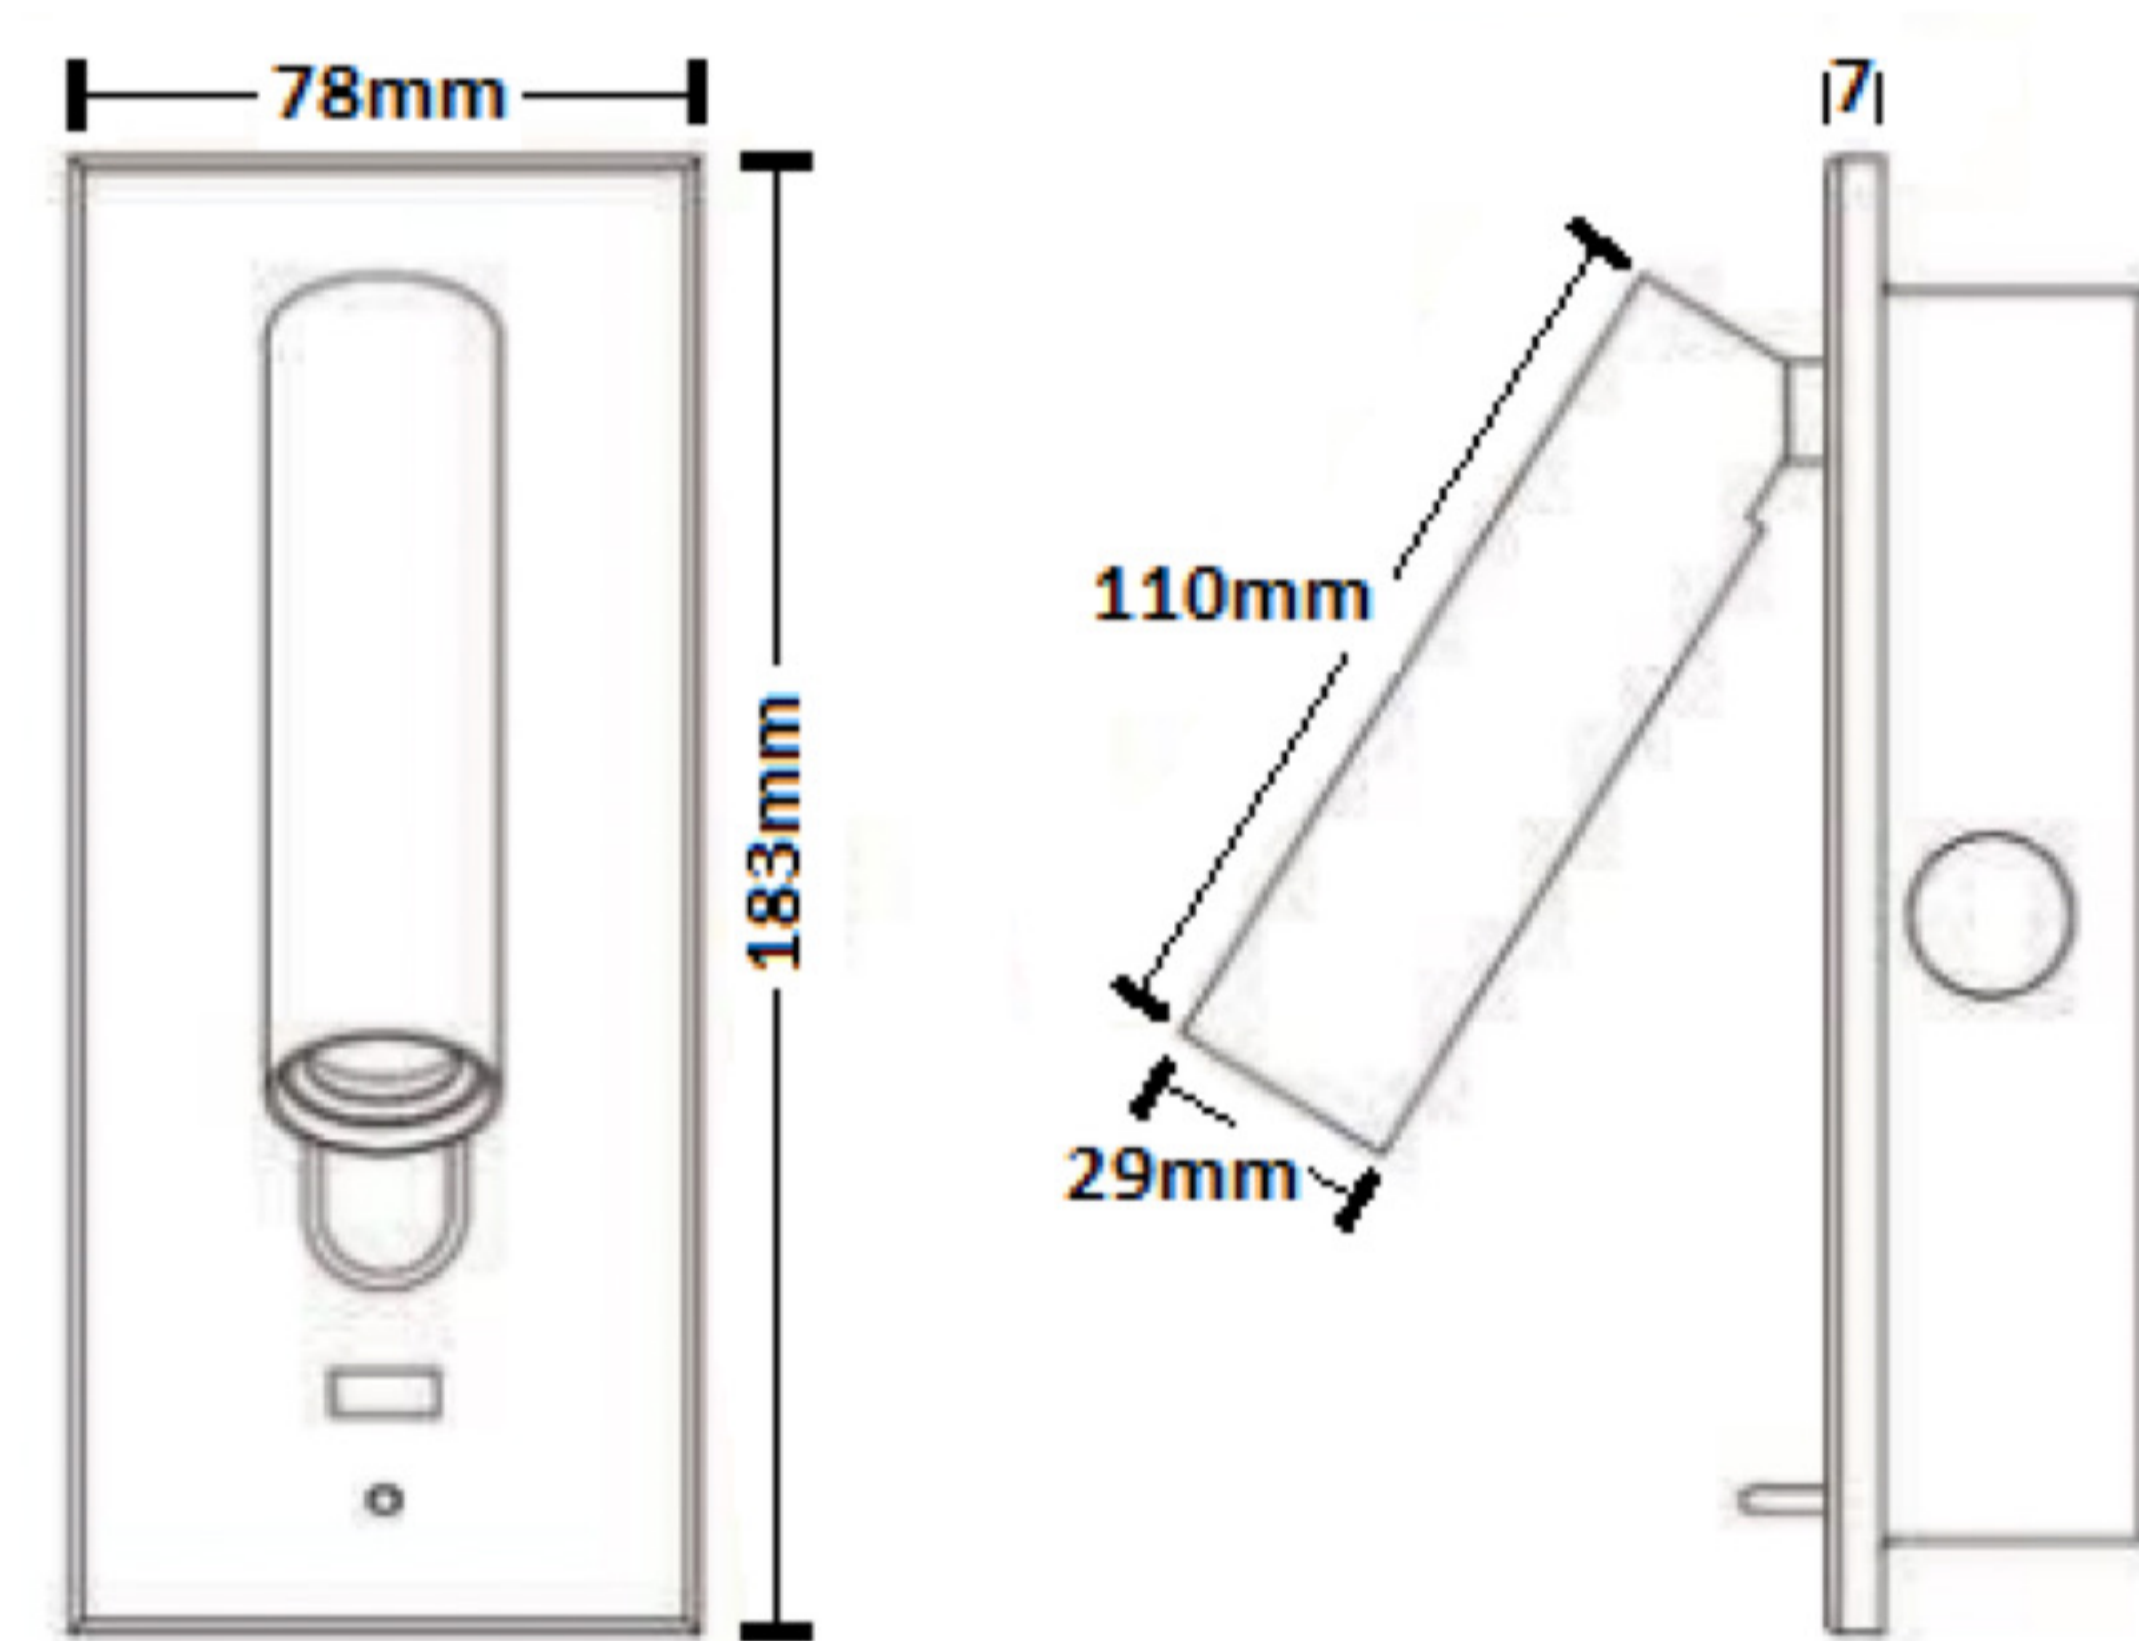

Lighting of London

Product Datasheet

Uno

+(44)0207 139 5129

enquiries@lightingoflondon.co

The Uno is a discreet recessed wall mounted reading light, providing 30° of even lighting to beautifully highlight any bedhead position and mark its surroundings.

Suitable for interior and exterior applications.

Installation sleeve included.

Material	Anodised aluminium
Lumen Output	120Lm
LED	CREE 1 pc XPE LED
Lifespan	> 50,000 hrs
CRI	> 90
Input Voltage	AC
Power	230v
Power Factor	-
Size	(see diagram)
Beam Angle	30°
Cut Out	Ø 155 length * 55 width * 40 height (mm)
Fire & Acoustic Rated	-
IP Rating	20
Working Temperature	-
Binning	-
Colour Temperature	2700K
Finish	White, Polished Chrome, Satin Nickel

Height	Max E	Average E	Diameter
3.28ft	71.950 fc	46.300 fc	1.20ft
1.0m	774.40 lx	498.40 lx	0.36m
6.56ft	17.990 fc	11.570 fc	2.39ft
2.0m	193.60 lx	124.60 lx	0.73m
9.84ft	7.994 fc	5.144 fc	3.59ft
3.0m	86.05 lx	55.37 lx	1.09m
13.12ft	4.497 fc	2.894 fc	4.78ft
4.0m	48.40 lx	31.15 lx	1.46m
16.40ft	2.878 fc	1.852 fc	5.98ft
5.0m	30.98 lx	19.93 lx	1.82m