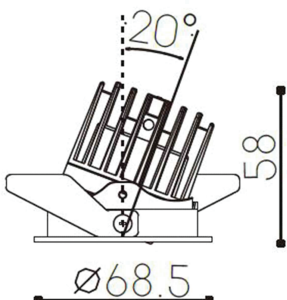

The fitting allows for 20° of tilt and 180° of pan, enabling pinpoint accuracy of light. The Aim.70 also has an advanced heat sink that allows for cool running while requiring only 58mm height clearance.

This fitting can accommodate beam angles of 15°, 24°, 36°, or 60°, with Correlated Colour Temperatures (CCT) of a warm 2700K or a cool white 4000K.

Product Category: *Downlight*

Material	<i>Anodised Aluminium</i>	Beam Angle	<i>15° / 24° / 36° / 60°</i>
Lumen Output	<i>780Lm</i>	Cut Out	<i>Ø 62mm</i>
LED	<i>HonourTEK HRA0607</i>	Fire & Acoustic Rated	<i>60min</i>
Lifespan	<i>>50,000 hours</i>	IP Rating	<i>54</i>
CRI	<i>>95</i>	Working Temperature	<i>-20°C - +40°C</i>
Input Voltage	<i>DC</i>	Binning	<i>1 SDCM</i>
Power	<i>9W 36V 250mA</i>	Colour Temperature	<i>2700K / 4000K</i>
Power Factor	<i>>0.98</i>	Standard Finish	<i>Matt White / Matt Black</i>

Dimensions

Lux Distribution Curve