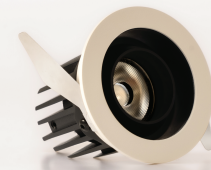

Aim.70

SKU: Aim.70

t: +(44) 020 7139 5129

e: enquiries@lightingoflondon.co

w: www.lightingoflondon.co

The Aim.70 is an elegantly designed downlight that can be used in both dry and humid interiors. Its sleek design, which features a deep black baffle and an ultra-slim aluminum powder-coated bezel, provides low glare and minimal architectural lighting.

The fitting allows for 20° of tilt and 180° of pan, enabling pinpoint accuracy of light. The Aim.70 also has an advanced heat sink that allows for cool running while requiring only 58mm height clearance.

This fitting can accommodate beam angles of 15°, 24°, 36°, or 60°, with Correlated Colour Temperatures (CCT) of a warm 2700K or a cool white 4000K.

Product Category: *Downlight*

Material	<i>Anodised Aluminium</i>	Beam Angle	<i>15° / 24° / 36° / 60°</i>
Lumen Output	<i>780Lm</i>	Cut Out	<i>Ø 62mm</i>
LED	<i>HonourTEK HRA0607</i>	Fire & Acoustic Rated	<i>60min</i>
Lifespan	<i>>50,000 hours</i>	IP Rating	<i>54</i>
CRI	<i>>95</i>	Working Temperature	<i>-20°C - +40°C</i>
Input Voltage	<i>DC</i>	Binning	<i>1 SDCM</i>
Power	<i>9W 36V 250mA</i>	Colour Temperature	<i>2700K / 4000K</i>
Power Factor	<i>>0.98</i>	Standard Finish	<i>Matt White / Matt Black</i>