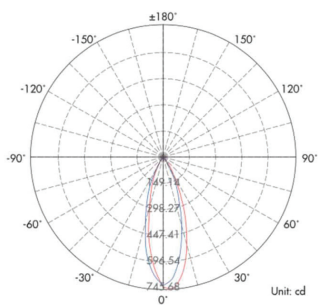

Product Categories: *Uplights / Exterior*

Material	<i>Anodised Aluminium & Stainless Steel 316</i>	Beam Angle	<i>15° / 23° / 36°</i>
Lumen Output	<i>490Lm</i>	Cut Out	<i>Ø 54mm</i>
LED	<i>CREE COB 1 pc LED</i>	Fire & Acoustic Rated	-
Lifespan	<i>>50,000 hours</i>	IP Rating	<i>67</i>
CRI	<i>>90</i>	Working Temperature	-
Input Voltage	<i>DC</i>	Binning	-
Power	<i>6.6W 19V 350mA</i>	Colour Temperature	<i>3000K</i>
Power Factor	<i>>0.98</i>	Standard Finish	<i>Stainless Steel</i>

Light Distribution Curve

Dimensions

Lux Distribution Curve

	Illuminance at a Distance	
	Center Beam LUX	Beam Width V H
2m	182.33 LUX	1.2m 1.2m
4m	45.58 LUX	2.3m 2.4m
6m	20.26 LUX	3.5m 3.6m
8m	11.40 LUX	4.7m 4.8m
10m	7.29 LUX	5.8m 6.0m
12m	5.06 LUX	7.0m 7.2m