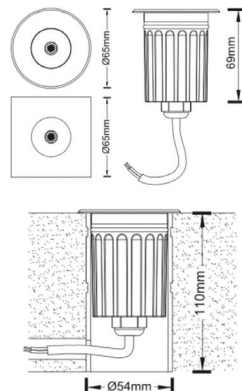

The package comes with an installation sleeve, and the resin-filled cable entry and gland provide excellent protection against water ingress.

To ensure smooth dimming, we recommend using our range of PowerBank drivers.

Product Categories: *Uplights / Exterior*

Material	<i>Anodised Aluminium & Stainless Steel 316</i>	Beam Angle	<i>15° / 23° / 36°</i>
Lumen Output	<i>490Lm</i>	Cut Out	<i>Ø 54mm</i>
LED	<i>CREE COB 1 pc LED</i>	Fire & Acoustic Rated	-
Lifespan	<i>>50,000 hours</i>	IP Rating	<i>67</i>
CRI	<i>>90</i>	Working Temperature	-
Input Voltage	<i>DC</i>	Binning	-
Power	<i>6.6W 19V 350mA</i>	Colour Temperature	<i>3000K</i>
Power Factor	<i>>0.98</i>	Standard Finish	<i>Stainless Steel</i>

Light Distribution Curve

Dimensions

Lux Distribution Curve

	Illuminance at a Distance	
	Center Beam LUX	Beam Width V H
2m	182.33 LUX	1.2m 1.2m
4m	45.58 LUX	2.3m 2.4m
6m	20.26 LUX	3.5m 3.6m
8m	11.40 LUX	4.7m 4.8m
10m	7.29 LUX	5.8m 6.0m
12m	5.06 LUX	7.0m 7.2m