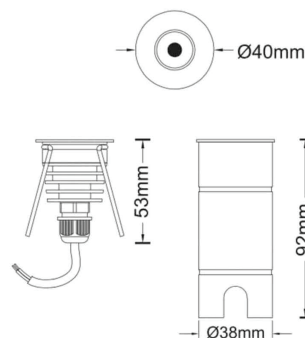

Product Categories: *Uplights / Exterior*

Material	<i>Anodised Aluminium & Stainless Steel 316</i>	Beam Angle	<i>15° / 30° / 45°</i>
Lumen Output	<i>130Lm</i>	Cut Out	<i>Ø 38mm</i>
LED	<i>OSRAM 1 pc XPE LED</i>	Fire & Acoustic Rated	-
Lifespan	<i>>50,000 hours</i>	IP Rating	<i>67</i>
CRI	<i>>90</i>	Working Temperature	-
Input Voltage	<i>DC</i>	Binning	-
Power	<i>2.3W 3.4V 700mA</i>	Colour Temperature	<i>3000K</i>
Power Factor	<i>>0.98</i>	Standard Finish	<i>Stainless Steel</i>

Light Distribution Curve

Dimensions

Lux Distribution Curve