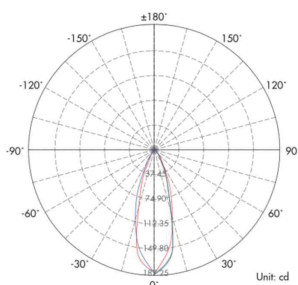

Product Categories: *Uplights / Exterior*

Material	<i>Anodised Aluminium & Stainless Steel 316</i>	Beam Angle	<i>15° / 30° / 45°</i>
Lumen Output	<i>130Lm</i>	Cut Out	<i>Ø 38mm</i>
LED	<i>OSRAM 1 pc XPE LED</i>	Fire & Acoustic Rated	-
Lifespan	<i>>50,000 hours</i>	IP Rating	<i>67</i>
CRI	<i>>90</i>	Working Temperature	-
Input Voltage	<i>DC</i>	Binning	-
Power	<i>2.3W 3.4V 700mA</i>	Colour Temperature	<i>3000K</i>
Power Factor	<i>>0.98</i>	Standard Finish	<i>Stainless Steel</i>

Light Distribution Curve

Dimensions

Lux Distribution Curve