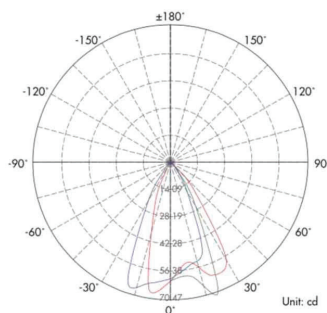

Product Categories: *Uplights / Exterior*

Material	<i>Anodised Aluminium & Stainless Steel 316</i>	Beam Angle	<i>15° / 30° / 45°</i>
Lumen Output	<i>80Lm</i>	Cut Out	<i>Ø 23mm</i>
LED	<i>OSRAM 1 pc 3030 LED</i>	Fire & Acoustic Rated	-
Lifespan	<i>>50,000 hours</i>	IP Rating	<i>67</i>
CRI	<i>>90</i>	Working Temperature	-
Input Voltage	<i>DC</i>	Binning	-
Power	<i>1.05W 3V 350mA</i>	Colour Temperature	<i>3000K</i>
Power Factor	<i>>0.98</i>	Standard Finish	<i>Stainless Steel</i>

Light Distribution Curve

Dimensions

Lux Distribution Curve

Illuminance at a Distance

Distance (m)	Center Beam LUX	Beam Width (m)	
		V	H
2m	182.33 LUX	1.2m	1.2m
4m	45.58 LUX	2.3m	2.4m
6m	20.26 LUX	3.5m	3.6m
8m	11.40 LUX	4.7m	4.8m
10m	7.29 LUX	5.8m	6.0m
12m	5.06 LUX	7.0m	7.2m