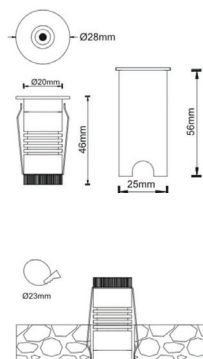

Product Categories: *Uplights / Exterior*

Material	<i>Anodised Aluminium & Stainless Steel 316</i>	Beam Angle	<i>15° / 30° / 45°</i>
Lumen Output	<i>80Lm</i>	Cut Out	<i>Ø 23mm</i>
LED	<i>OSRAM 1 pc 3030 LED</i>	Fire & Acoustic Rated	-
Lifespan	<i>>50,000 hours</i>	IP Rating	<i>67</i>
CRI	<i>>90</i>	Working Temperature	-
Input Voltage	<i>DC</i>	Binning	-
Power	<i>1.05W 3V 350mA</i>	Colour Temperature	<i>3000K</i>
Power Factor	<i>>0.98</i>	Standard Finish	<i>Stainless Steel</i>

Light Distribution Curve

Dimensions

Lux Distribution Curve

Illuminance at a Distance

Distance (m)	Center Beam LUX	Beam Width (m)	
		V	H
2m	182.33 LUX	1.2m	1.2m
4m	45.58 LUX	2.3m	2.4m
6m	20.26 LUX	3.5m	3.6m
8m	11.40 LUX	4.7m	4.8m
10m	7.29 LUX	5.8m	6.0m
12m	5.06 LUX	7.0m	7.2m