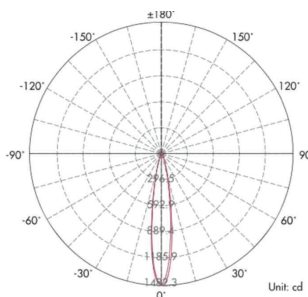

Product Categories: **Uplights / Exterior**

Material	<i>Anodised Aluminium & Stainless Steel 316</i>	Beam Angle	<i>15° - 50°</i>
Lumen Output	<i>190Lm - 590Lm</i>	Cut Out	<i>Ø 70mm</i>
LED	<i>CREE 1 pc CXA LED</i>	Fire & Acoustic Rated	-
Lifespan	<i>>50,000 hours</i>	IP Rating	<i>67</i>
CRI	<i>>90</i>	Working Temperature	-
Input Voltage	<i>DC</i>	Binning	-
Power	<i>6.6W 9.7V 700mA</i>	Colour Temperature	<i>3000K</i>
Power Factor	<i>>0.98</i>	Standard Finish	<i>Stainless Steel</i>

Light Distribution Curve

Dimensions

Lux Distribution Curve