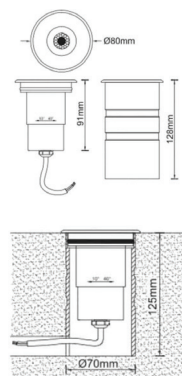

Product Categories: **Uplights / Exterior**

Material	<i>Anodised Aluminium & Stainless Steel 316</i>	Beam Angle	<i>15° - 50°</i>
Lumen Output	<i>190Lm - 590Lm</i>	Cut Out	<i>Ø 70mm</i>
LED	<i>CREE 1 pc CXA LED</i>	Fire & Acoustic Rated	-
Lifespan	<i>>50,000 hours</i>	IP Rating	<i>67</i>
CRI	<i>>90</i>	Working Temperature	-
Input Voltage	<i>DC</i>	Binning	-
Power	<i>6.6W 9.7V 700mA</i>	Colour Temperature	<i>3000K</i>
Power Factor	<i>>0.98</i>	Standard Finish	<i>Stainless Steel</i>

Light Distribution Curve

Dimensions

Lux Distribution Curve