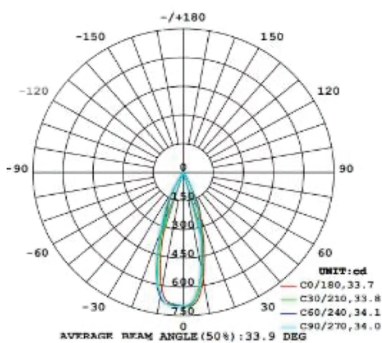

The Dot.24 offers three beam angle options, 20°, 34°, or 48°, allowing you to create a focused or wider, softer ambience in a warm 2700k glow.

Product Category: Track Lighting

Material	<i>Anodised Aluminium</i>	Beam Angle	<i>20° / 34° / 48°</i>
Lumen Output	<i>2400Lm</i>	Size	<i>Ø 388 * 22.5 * 42mm</i>
LED	<i>OSRAM</i>	Dimmable	<i>TRIAC</i>
Lifespan	<i>>50,000 hours</i>	IP Rating	<i>20</i>
CRI	<i>>90</i>	Working Temperature	<i>-20°C - +40°C</i>
Input Voltage	<i>DC</i>	Binning	<i>1 SDCM</i>
Power	<i>24W 24V</i>	Colour Temperature	<i>2700K</i>
Power Factor	<i>>0.98</i>	Standard Finish	<i>Black Powder Coat</i>

Light Distribution Curve

Dimensions

Lux Distribution Curve