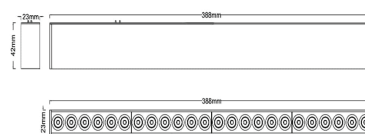

The Dot.24 offers three beam angle options, 20°, 34°, or 48°, allowing you to create a focused or wider, softer ambience in a warm 2700k glow.

Product Category: Track Lighting

Material	<i>Anodised Aluminium</i>	Beam Angle	<i>20° / 34° / 48°</i>
Lumen Output	<i>2400Lm</i>	Size	<i>Ø 388 * 22.5 * 42mm</i>
LED	<i>OSRAM</i>	Dimmable	<i>TRIAC</i>
Lifespan	<i>>50,000 hours</i>	IP Rating	<i>20</i>
CRI	<i>>90</i>	Working Temperature	<i>-20°C - +40°C</i>
Input Voltage	<i>DC</i>	Binning	<i>1 SDCM</i>
Power	<i>24W 24V</i>	Colour Temperature	<i>2700K</i>
Power Factor	<i>>0.98</i>	Standard Finish	<i>Black Powder Coat</i>

Light Distribution Curve

Dimensions

Lux Distribution Curve