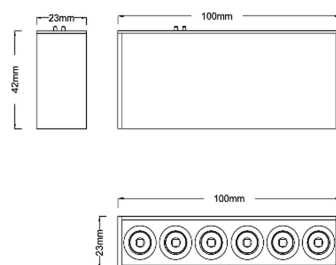

The Dot.06 offers three beam angle options, 20°, 34°, or 48°, allowing you to create a focused or wider, softer ambience in a warm 2700k glow.

Product Category: *Track Lighting*

Material	<i>Anodised Aluminium</i>	Beam Angle	<i>20° / 34° / 48°</i>
Lumen Output	<i>650Lm</i>	Size	<i>Ø 100 * 22.5 * 42mm</i>
LED	<i>OSRAM</i>	Dimmable	<i>TRIAC</i>
Lifespan	<i>>50,000 hours</i>	IP Rating	<i>20</i>
CRI	<i>>90</i>	Working Temperature	<i>-20°C - +40°C</i>
Input Voltage	<i>DC</i>	Binning	<i>1 SDCM</i>
Power	<i>6W 24V</i>	Colour Temperature	<i>2700K</i>
Power Factor	<i>>0.98</i>	Standard Finish	<i>Black Powder Coat</i>

Light Distribution Curve

Dimensions

Lux Distribution Curve

	E(lx)	D(m)
1m	3,722	0.20
2m	930	0.40
3m	413	0.60
4m	232	0.81
5m	148	1.01