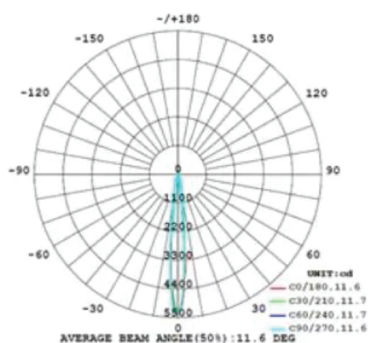

The Dot.06 offers three beam angle options, 20°, 34°, or 48°, allowing you to create a focused or wider, softer ambience in a warm 2700k glow.

Product Category: *Track Lighting*

Material	<i>Anodised Aluminium</i>	Beam Angle	<i>20° / 34° / 48°</i>
Lumen Output	<i>650Lm</i>	Size	<i>Ø 100 * 22.5 * 42mm</i>
LED	<i>OSRAM</i>	Dimmable	<i>TRIAC</i>
Lifespan	<i>>50,000 hours</i>	IP Rating	<i>20</i>
CRI	<i>>90</i>	Working Temperature	<i>-20°C - +40°C</i>
Input Voltage	<i>DC</i>	Binning	<i>1 SDCM</i>
Power	<i>6W 24V</i>	Colour Temperature	<i>2700K</i>
Power Factor	<i>>0.98</i>	Standard Finish	<i>Black Powder Coat</i>

Light Distribution Curve

Dimensions

Lux Distribution Curve

	E(lx)	D(m)
1m	3,722	0.20
2m	930	0.40
3m	413	0.60
4m	232	0.81
5m	148	1.01