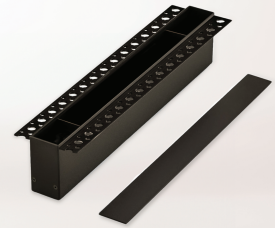

Driver.Box.Recessed

SKU: DriverBox.R.TRIAC / DriverBox.R.DALI / DriverBox.RE

t: +(44) 020 7139 5129

e: enquiries@lightingoflondon.co

w: www.lightingoflondon.co

The driver box allows for the option of the driver to be located and hidden within the profile itself. Alternatively the driver can be located upto 10 meters away from the Magtrak.

Product Category: *Track Lighting*

Notes

- *DriverBox.R.TRIAC and DriverBox.R.DALI both have their respective drivers built-in.*
- *DriverBox.RE contains no driver and is an empty unit. No driver can be retro-fitted inside, this is for **decorative purposes only**.*

Driver Box Dimensions *L450mm * W27.5mm * H58mm*

Driver Option *150W TRIAC/0-10V / DALI / No Driver*