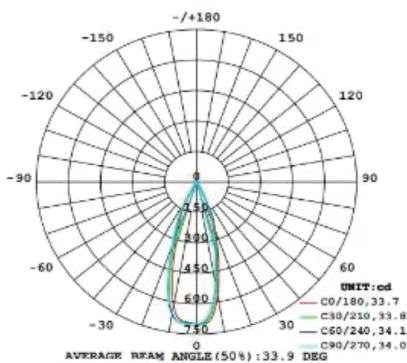

### Light Distribution Curve

### Dimensions

### Lux Distribution Curve

	E (lx)	D (m)
1m	4,100	0.45
2m	1,027	0.90
3m	456	1.36
4m	256	1.81
5m	164	2.26