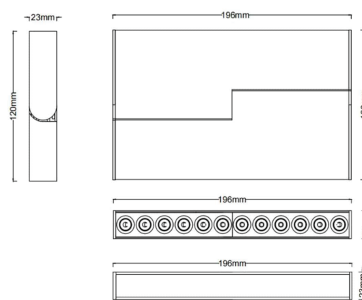

### Dimensions

### Lux Distribution Curve

	E (lx)	D (m)
1m	4,100	0.45
2m	1,027	0.90
3m	456	1.36
4m	256	1.81
5m	164	2.26