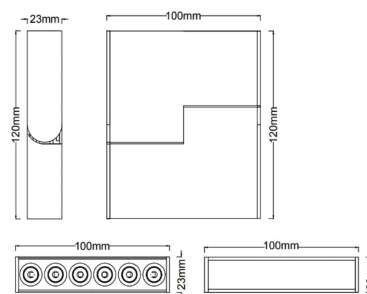

The Fold.06 is a unique combination of spot lighting and wall washing. It has six lights and a 90° foldable angle, allowing for 180° directional focus with minimal glare.

The Fold.06 offers three beam angle options, 20°, 34°, or 48°, allowing you to create a focused or wider, softer ambience in a warm 2700k glow.

Product Category: Track Lighting

Material	<i>Anodised Aluminium</i>	Beam Angle	<i>20° / 34° / 48°</i>
Lumen Output	<i>650Lm</i>	Size	<i>Ø 100 * 22.5 * 120mm</i>
LED	<i>OSRAM</i>	Dimmable	<i>TRIAC</i>
Lifespan	<i>>50,000 hours</i>	IP Rating	<i>20</i>
CRI	<i>>90</i>	Working Temperature	<i>-20°C - +40°C</i>
Input Voltage	<i>DC</i>	Binning	<i>1 SDCM</i>
Power	<i>8W 24V</i>	Colour Temperature	<i>2700K</i>
Power Factor	<i>>0.98</i>	Standard Finish	<i>Black Powder Coat</i>

Light Distribution Curve

Dimensions

Lux Distribution Curve