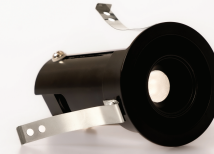

Follow.Me.R

SKU: Follow.Me.R

t: +(44) 020 7139 5129

e: enquiries@lightingoflondon.co

w: www.lightingoflondon.co

The Follow.Me.R recessed spotlight is highly versatile, offering almost complete directional control to the user. It comes with an adjustable cylindrical fitting that can point in a 355° horizontal range. If a 90° vertical spotlight is needed, it can be recessed back into its fitting to sit flush with the ceiling. The Follow.Me.R is designed to blend seamlessly into its surroundings.

This spotlight comes with three beam angle options- a sharp 15°, a generous 24° or a wider 36°, giving you ample options to highlight any wall or object with a warm 2700k glow.

Product Categories: [Spotlights / Downlights](#)

Material	<i>Anodised Aluminium</i>	Beam Angle	<i>15° / 24° / 36°</i>
Lumen Output	<i>403Lm</i>	Cut Out	<i>Ø 55mm</i>
LED	<i>TOYONIA DC500mA (Driver Supplied)</i>	Fire & Acoustic Rated	<i>60min</i>
Lifespan	<i>>50,000 hours</i>	IP Rating	<i>54</i>
CRI	<i>>90</i>	Working Temperature	<i>-20° - +40°C</i>
Input Voltage	<i>240V DC</i>	Binning	<i>1 SDCM</i>
Power	<i>8W</i>	Colour Temperature	<i>2700K</i>
Power Factor	<i>>0.98</i>	Standard Finish	<i>Matt White / Matt Black</i>