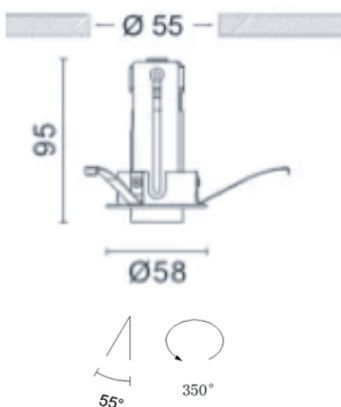

Follow.Me.R

SKU: Follow.Me.R

t: +(44) 020 7139 5129

e: enquiries@lightingoflondon.co

w: www.lightingoflondon.co

The Follow.Me.R recessed spotlight is highly versatile, offering almost complete directional control to the user. It comes with an adjustable cylindrical fitting that can point in a 355° horizontal range. If a 90° vertical spotlight is needed, it can be recessed back into its fitting to sit flush with the ceiling. The Follow.Me.R is designed to blend seamlessly into its surroundings.

Material	<i>Anodised Aluminium</i>	Beam Angle	<i>15° / 24° / 36°</i>
Lumen Output	<i>403Lm</i>	Cut Out	<i>Ø 55mm</i>
LED	<i>TOYONIA DC500mA (Driver Supplied)</i>	Fire & Acoustic Rated	<i>60min</i>
Lifespan	<i>>50,000 hours</i>	IP Rating	<i>54</i>
CRI	<i>>90</i>	Working Temperature	<i>-20° - +40°C</i>
Input Voltage	<i>240V DC</i>	Binning	<i>1 SDCM</i>
Power	<i>8W</i>	Colour Temperature	<i>2700K</i>
Power Factor	<i>>0.98</i>	Standard Finish	<i>Matt White / Matt Black</i>

Dimensions

Lux Distribution Curve

15°

Height	Emax	E(lx)	Ave E	Diameter
3.28ft				
1.0m	2,494 lx	1,742 lx	0.31m	
6.56ft				
2.0m	623 lx	436 lx	0.63m	
9.84ft				
3.0m	276 lx	193 lx	0.95m	
13.12ft				
4.0m	155 lx	108 lx	1.27m	

24°

Height	Emax	E(lx)	Ave E	Diameter
3.28ft				
1.0m	2,450 lx	1,721 lx	0.43m	
6.56ft				
2.0m	612 lx	430 lx	0.87m	
9.84ft				
3.0m	271 lx	191 lx	1.25m	
13.12ft				
4.0m	152 lx	107 lx	1.74m	

36°

Height	Emax	E(lx)	Ave E	Diameter
3.28ft				
1.0m	826 lx	578 lx	0.49m	
6.56ft				
2.0m	206 lx	144 lx	0.99m	
9.84ft				
3.0m	91 lx	64 lx	1.49m	
13.12ft				
4.0m	52 lx	36 lx	1.99m	