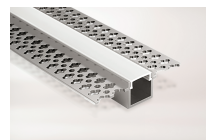

If installing an LED strip into a profile and the placement of the profile will be directly visible, please refer to the guide below:

Product Category: *Linear*

	Linear.240	Linear.350	Linear.RGBW
Cove	No Spotting	No Spotting	Spotting Visible
Flush	Spotting Visible	No Spotting	Spotting Visible
Line	No Spotting	No Spotting	Spotting Visible
Lean	No Spotting	No Spotting	Spotting Visible
Plaster	No Spotting	No Spotting	Spotting Visible
Wash	No Spotting	No Spotting	Spotting Visible

Cove

Lean

Flush

Plaster

Line

Wash