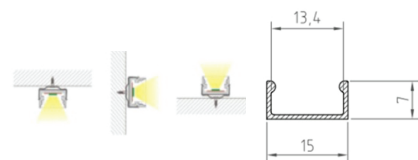

If installing an LED strip into a profile and the placement of the profile will be directly visible, please refer to the guide below:

Product Category: *Linear*

	Linear.240	Linear.350	Linear.RGBW
Cove	No Spotting	No Spotting	Spotting Visible
Flush	Spotting Visible	No Spotting	Spotting Visible
Line	No Spotting	No Spotting	Spotting Visible
Lean	No Spotting	No Spotting	Spotting Visible
Plaster	No Spotting	No Spotting	Spotting Visible
Wash	No Spotting	No Spotting	Spotting Visible

Cove

Lean

Flush

Plaster

Line

Wash