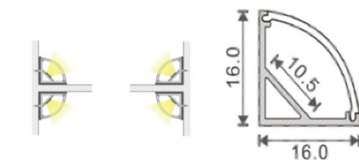

Profiles.

SKU:

t: +(44) 020 7139 5129

e: enquiries@lightingoflondon.co

w: www.lightingoflondon.co

Manufactured to the highest standards, all our aluminium profiles are supplied with end caps and fixing clips, perfect for heat dissipation, with an opal diffuser to eliminate LED spotting.

If installing an LED strip into a profile and the placement of the profile will be directly visible, please refer to the guide below:

Product Category: *Linear*

	Linear.240	Linear.350	Linear.RGBW
Cove	No Spotting	No Spotting	Spotting Visible
Flush	Spotting Visible	No Spotting	Spotting Visible
Line	No Spotting	No Spotting	Spotting Visible
Lean	No Spotting	No Spotting	Spotting Visible
Plaster	No Spotting	No Spotting	Spotting Visible
Wash	No Spotting	No Spotting	Spotting Visible

Cove

Lean

Flush

Plaster

Line

Wash