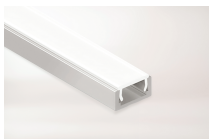

If installing an LED strip into a profile and the placement of the profile will be directly visible, please refer to the guide below:

Product Category: *Linear*

	Linear.240	Linear.350	Linear.RGBW
Cove	No Spotting	No Spotting	Spotting Visible
Flush	Spotting Visible	No Spotting	Spotting Visible
Line	No Spotting	No Spotting	Spotting Visible
Lean	No Spotting	No Spotting	Spotting Visible
Plaster	No Spotting	No Spotting	Spotting Visible
Wash	No Spotting	No Spotting	Spotting Visible

Cove

Lean

Flush

Plaster

Line

Wash