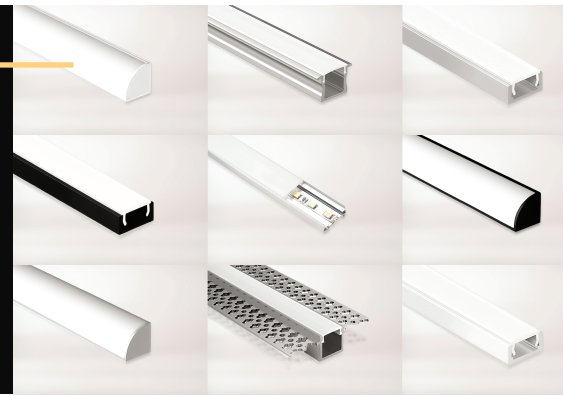

Profiles.

SKU:

t: +(44) 020 7139 5129

e: enquiries@lightingoflondon.co

w: www.lightingoflondon.co

Manufactured to the highest standards, all our aluminium profiles are supplied with end caps and fixing clips, perfect for heat dissipation, with an opal diffuser to eliminate LED spotting.

If installing an LED strip into a profile and the placement of the profile will be directly visible, please refer to the guide below:

Product Category: *Linear*

	Linear.240	Linear.350	Linear.RGBW
Cove	No Spotting	No Spotting	Spotting Visible
Flush	Spotting Visible	No Spotting	Spotting Visible
Line	No Spotting	No Spotting	Spotting Visible
Lean	No Spotting	No Spotting	Spotting Visible
Plaster	No Spotting	No Spotting	Spotting Visible
Wash	No Spotting	No Spotting	Spotting Visible