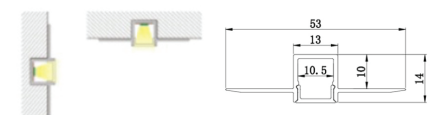

Profiles.

SKU:

t: +(44) 020 7139 5129

e: enquiries@lightingoflondon.co

w: www.lightingoflondon.co

Manufactured to the highest standards, all our aluminium profiles are supplied with end caps and fixing clips, perfect for heat dissipation, with an opal diffuser to eliminate LED spotting.

If installing an LED strip into a profile and the placement of the profile will be directly visible, please refer to the guide below:

Product Category: *Linear*

	Linear.240	Linear.350	Linear.RGBW
Cove	No Spotting	No Spotting	Spotting Visible
Flush	Spotting Visible	No Spotting	Spotting Visible
Line	No Spotting	No Spotting	Spotting Visible
Lean	No Spotting	No Spotting	Spotting Visible
Plaster	No Spotting	No Spotting	Spotting Visible
Wash	No Spotting	No Spotting	Spotting Visible

Cove

Lean

Flush

Plaster

Line

Wash