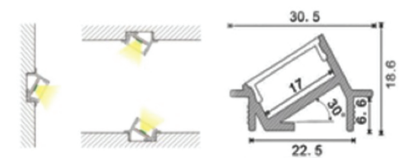

Profiles.

SKU:

t: +(44) 020 7139 5129

e: enquiries@lightingoflondon.co

w: www.lightingoflondon.co

Manufactured to the highest standards, all our aluminium profiles are supplied with end caps and fixing clips, perfect for heat dissipation, with an opal diffuser to eliminate LED spotting.

If installing an LED strip into a profile and the placement of the profile will be directly visible, please refer to the guide below:

Product Category: *Linear*

	Linear.240	Linear.350	Linear.RGBW
Cove	No Spotting	No Spotting	Spotting Visible
Flush	Spotting Visible	No Spotting	Spotting Visible
Line	No Spotting	No Spotting	Spotting Visible
Lean	No Spotting	No Spotting	Spotting Visible
Plaster	No Spotting	No Spotting	Spotting Visible
Wash	No Spotting	No Spotting	Spotting Visible

Cove

Lean

Flush

Plaster

Line

Wash