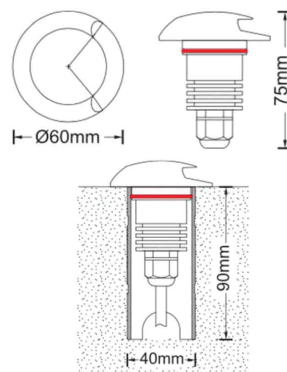

It can be used indoors or outdoors, and comes with an installation sleeve for easy setup. The cable entry and gland are filled with resin, which provides excellent protection against water damage. For optimal dimming performance, we recommend using our range of PowerBank drivers.

Product Category: Exterior

Material	Anodised Aluminium & Stainless Steel 316	Beam Angle	100°
Lumen Output	100Lm	Cut Out	Ø 40mm
LED	CREE 1 pc XPE LED	Fire & Acoustic Rated	-
Lifespan	>50,000 hours	IP Rating	67
CRI	>90	Working Temperature	-
Input Voltage	DC	Binning	-
Power	2.1W 3V 700mA	Colour Temperature	3000K
Power Factor	>0.98	Standard Finish	Stainless Steel

Light Distribution Curve

Dimensions

Lux Distribution Curve