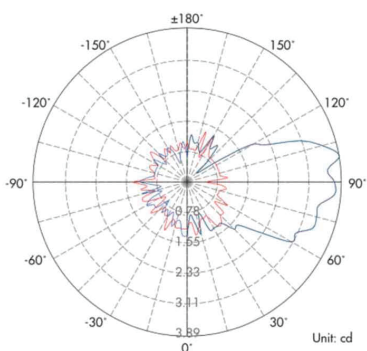

Product Category: Exterior

Material	Anodised Aluminium & Stainless Steel 316	Beam Angle	100°
Lumen Output	100Lm	Cut Out	Ø 40mm
LED	CREE 1 pc XPE LED	Fire & Acoustic Rated	-
Lifespan	>50,000 hours	IP Rating	67
CRI	>90	Working Temperature	-
Input Voltage	DC	Binning	-
Power	2.1W 3V 700mA	Colour Temperature	3000K
Power Factor	>0.98	Standard Finish	Stainless Steel

Light Distribution Curve

Dimensions

Lux Distribution Curve