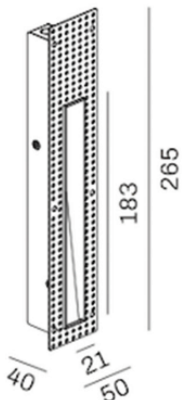

Niche.L

SKU: Niche.L.2700K

t: +(44) 020 7139 5129

e: enquiries@lightingoflondon.co

w: www.lightingoflondon.co

The Niche.L is a revolutionary low-level step light plaster that seamlessly combines form and function to elevate your space. Immerse your space in a gentle glow with our low-level plaster-in light fixtures that redefine ambient lighting. Niche boasts a minimalist and contemporary design that effortlessly integrates into any architectural style. Its sleek and unobtrusive profile adds a touch of sophistication to your stairs, hallways, and interior spaces.

The 2700K colour temperature allows a warm glow to gently wash against the lower levels.

Product Category: *Low-Level*

Material	<i>Anodised Aluminium</i>	Beam Angle	-
Lumen Output	<i>120Lm</i>	Cut Out	<i>Ø 30 * 215mm</i>
LED	<i>OSLON SSI 150</i>	Fire & Acoustic Rated	-
Lifespan	<i>>50,000 hours</i>	IP Rating	<i>21</i>
CRI	<i>>90</i>	Working Temperature	<i>-20°+40°C</i>
Input Voltage	<i>DC</i>	Binning	<i>1 SDCM</i>
Power	<i>3W 3V 700mA</i>	Colour Temperature	<i>2700K</i>
Power Factor	<i>>0.98</i>	Standard Finish	<i>Matt White</i>

Dimensions

Lux Distribution Curve

h(m)	E(lx)	Ø(m)
1	15.47	Ø0.74
2	3.867	Ø1.49
3	1.719	Ø2.23
4	0.966	Ø2.98
5	0.618	Ø3.73