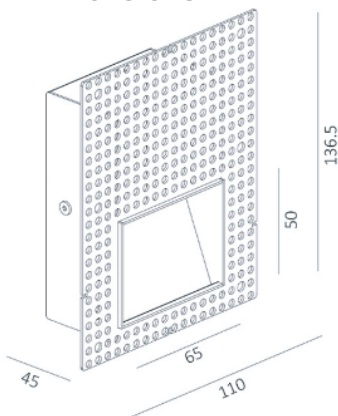

## Niche.M

SKU: Niche.M.2700K

t: +(44) 020 7139 5129

e: [enquiries@lightingoflondon.co](mailto:enquiries@lightingoflondon.co)

w: [www.lightingoflondon.co](http://www.lightingoflondon.co)

The Niche.M is a revolutionary low-level step light plaster that seamlessly combines form and function to elevate your space. Immerse your space in a gentle glow with our low-level plaster-in light fixtures that redefine ambient lighting. Niche boasts a minimalist and contemporary design that effortlessly integrates into any architectural style. Its sleek and unobtrusive profile adds a touch of sophistication to your stairs, hallways, and interior spaces.

The 2700K colour temperature allows a warm glow to gently wash against the lower levels.

Product Category: *Low-Level*

<b>Material</b>	<i>Anodised Aluminium</i>	<b>Beam Angle</b>	-
<b>Lumen Output</b>	<i>120Lm</i>	<b>Cut Out</b>	<i>Ø 70 * 110mm</i>
<b>LED</b>	<i>OSLON SSI 150</i>	<b>Fire &amp; Acoustic Rated</b>	-
<b>Lifespan</b>	<i>&gt;50,000 hours</i>	<b>IP Rating</b>	<i>21</i>
<b>CRI</b>	<i>&gt;90</i>	<b>Working Temperature</b>	<i>-20°+40°C</i>
<b>Input Voltage</b>	<i>DC</i>	<b>Binning</b>	<i>1 SDCM</i>
<b>Power</b>	<i>3W 3V 700mA</i>	<b>Colour Temperature</b>	<i>2700K</i>
<b>Power Factor</b>	<i>&gt;0.98</i>	<b>Standard Finish</b>	<i>Matt White</i>

### Dimensions

### Lux Distribution Curve

h(m)	E(lx)	Ø(m)
1	16.96	Ø0.53
2	4.240	Ø1.06
3	1.884	Ø1.59
4	1.060	Ø2.12
5	0.678	Ø2.65