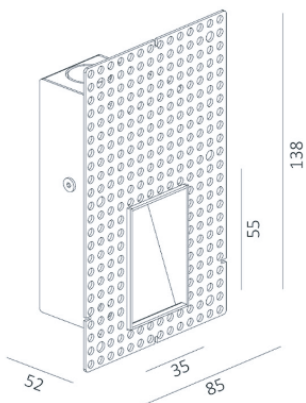

Niche.S

SKU: Niche.S.2700K

t: +(44) 020 7139 5129

e: enquiries@lightingoflondon.co

w: www.lightingoflondon.co

The Niche.S is a revolutionary low-level step light plaster that seamlessly combines form and function to elevate your space. Immerse your space in a gentle glow with our low-level plaster-in light fixtures that redefine ambient lighting. Niche boasts a minimalist and contemporary design that effortlessly integrates into any architectural style. Its sleek and unobtrusive profile adds a touch of sophistication to your stairs, hallways, and interior spaces.

The 2700K colour temperature allows a warm glow to gently wash against the lower levels.

Product Category: *Low-Level*

Material	<i>Anodised Aluminium</i>	Beam Angle	-
Lumen Output	<i>120Lm</i>	Cut Out	<i>Ø 40 * 110mm</i>
LED	<i>OSLON SSI 150</i>	Fire & Acoustic Rated	-
Lifespan	<i>>50,000 hours</i>	IP Rating	<i>21</i>
CRI	<i>>90</i>	Working Temperature	<i>-20°+40°C</i>
Input Voltage	<i>DC</i>	Binning	<i>1 SDCM</i>
Power	<i>3W 3V 700mA</i>	Colour Temperature	<i>2700K</i>
Power Factor	<i>>0.98</i>	Standard Finish	<i>Matt White</i>

Dimensions

Lux Distribution Curve

h(m)	E(lx)	Ø(m)
1	21.23	Ø0.65
2	5.307	Ø1.31
3	2.359	Ø1.96
4	1.327	Ø2.61
5	0.849	Ø3.27