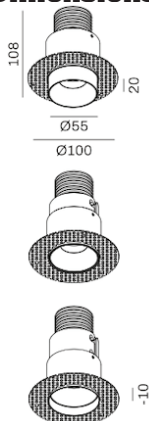

Peep.

SKU: Peep

t: +(44) 020 7139 5129

e: enquiries@lightingoflondon.co

w: www.lightingoflondon.co

The Peep is a 3-step recessed trimless downlight that redefines ambient illumination with its exquisite design, versatile features, and unparalleled performance. You can customize the peep to your own specifications, choosing from a matt white or matt black powder finish, or from three beam angle options: a sharp 24°, a generous 36° or a wider 60°. With a warm 2700k glow, you have ample options on how to highlight any interior space or object.

Product Category: *Downlight*

Material	<i>Anodised Aluminium</i>	Beam Angle	<i>24° / 36° / 60°</i>
Lumen Output	<i>740Lm</i>	Cut Out	<i>Ø 65mm</i>
LED	<i>CITIZEN CLU028-1202</i>	Fire & Acoustic Rated	<i>-</i>
Lifespan	<i>>50,000 hours</i>	IP Rating	<i>21</i>
CRI	<i>>90</i>	Working Temperature	<i>-20°C - +40°C</i>
Input Voltage	<i>DC</i>	Binning	<i>1 SDCM</i>
Power	<i>10W 36V 250mA</i>	Colour Temperature	<i>2700K</i>
Power Factor	<i>>0.98</i>	Standard Finish	<i>Matt White / Matt Black</i>

Dimensions

Lux Distribution Curve

h(m)	E(lx)	Ø(m)
1	2259	Ø0.38
2	564.8	Ø0.77
3	251.0	Ø1.16
4	141.2	Ø1.54
5	90.37	Ø1.93