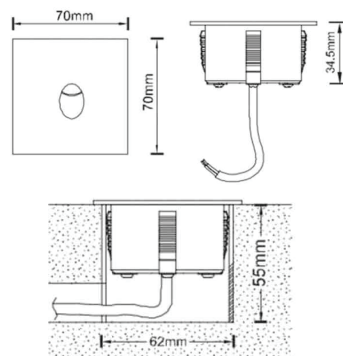

Fire & Acoustic Rated -

IP Rating 65

Working Temperature -

Binning -

Colour Temperature 2700K

Standard Finish Matt White

Light Distribution Curve

Dimensions

Lux Distribution Curve

3.281ft	0.176fc	4.998ft	1.033ft
1.0m	5.127lx	53.802'x	0.589m
6.562ft	0.119fc	1.250fc	3.865ft
2.0m	1.282lx	13.451lx	1.178m
9.843ft	0.053fc	0.556fc	5.789ft
3.0m	0.570lx	5.978lx	1.707m
13.123ft	0.030fc	0.312fc	7.731ft
1.0m	0.320lx	3.363lx	2.306m
16.404ft	0.019fc	0.200fc	9.663ft
5.0m	0.205lx	2.157lx	2.915m

Height Cutoff E Beam Angle: 32.8 Average E Diameter