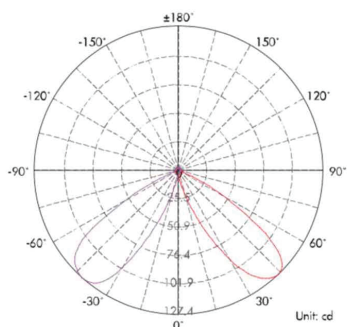

Pin.

SKU: Pin

t: +(44) 020 7139 5129

e: enquiries@lightingoflondon.co

w: www.lightingoflondon.co

The Pin is a discreet yet efficient recessed wall-mounted light that is designed to cater to your lighting requirements. The Pin light offers 30° of evenly distributed light, which beautifully highlight and mark its surroundings. This versatile light fixture is perfect for both indoor and outdoor applications, making it an ideal choice for both residential and commercial settings.

The Pin light is easy to install and comes with an installation sleeve to ensure that the fixture is securely mounted on any surface.

Product Categories: Uplights / Exterior

Material Anodised Aluminium

Lumen Output 120Lm

LED CREE 1 pc XPE LED

Lifespan >50,000 hours

CRI >90

Input Voltage DC

Power 2.1W 3V 700mA

Power Factor >0.98

Beam Angle 30°

Cut Out Ø 62mm

Fire & Acoustic Rated -

IP Rating 65

Working Temperature -

Binning -

Colour Temperature 2700K

Standard Finish Matt White

Light Distribution Curve