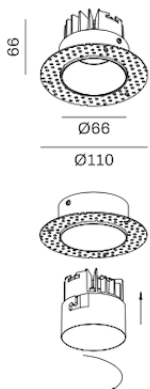

## Snug.

SKU: Snug

t: +(44) 020 7139 5129

e: [enquiries@lightingoflondon.co](mailto:enquiries@lightingoflondon.co)

w: [www.lightingoflondon.co](http://www.lightingoflondon.co)

The Snug is a fixed recessed trimless downlight that redefines ambient illumination with its exquisite design, versatile features, and unparalleled performance. You can customize the Snug to your own specifications, choosing from a matt white or matt black powder finish, or from three beam angle options: a sharp 24°, a generous 36° or a wider 60°. With a warm 2700k glow, you have ample options on how to highlight any interior space or object.

Product Category: *Downlight*

<b>Material</b>	<i>Anodised Aluminium</i>	<b>Beam Angle</b>	<i>24° / 36° / 60°</i>
<b>Lumen Output</b>	<i>870Lm</i>	<b>Cut Out</b>	<i>Ø 65mm</i>
<b>LED</b>	<i>CITIZEN CLU028-1202</i>	<b>Fire &amp; Acoustic Rated</b>	<i>60min</i>
<b>Lifespan</b>	<i>&gt;50,000 hours</i>	<b>IP Rating</b>	<i>21</i>
<b>CRI</b>	<i>&gt;90</i>	<b>Working Temperature</b>	<i>-20°C - +40°C</i>
<b>Input Voltage</b>	<i>DC</i>	<b>Binning</b>	<i>1 SDCM</i>
<b>Power</b>	<i>10W 36V 250mA</i>	<b>Colour Temperature</b>	<i>2700K</i>
<b>Power Factor</b>	<i>&gt;0.98</i>	<b>Standard Finish</b>	<i>Matt White / Matt Black</i>

### Dimensions

### Lux Distribution Curve

h(m)	E(lx)	Ø(m)
1	2259	Ø0.38
2	564.8	Ø0.77
3	251.0	Ø1.16
4	141.2	Ø1.54
5	90.37	Ø1.93