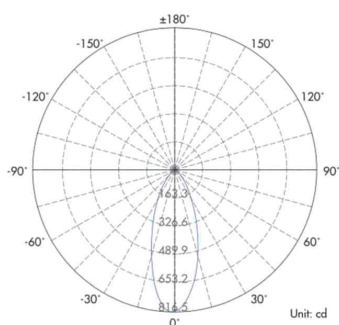

Product Categories: **Exterior / Spotlights**

Material	<i>Anodised Aluminium</i>	Beam Angle	<i>38°</i>
Lumen Output	<i>600Lm</i>	Cut Out	-
LED	<i>CREE 1 pc XPE LED</i>	Fire & Acoustic Rated	-
Lifespan	<i>>50,000 hours</i>	IP Rating	<i>67</i>
CRI	<i>>90</i>	Working Temperature	-
Input Voltage	<i>DC</i>	Binning	-
Power	<i>6.8W 9.7V 700mA</i>	Colour Temperature	<i>3000K</i>
Power Factor	<i>>0.98</i>	Standard Finish	<i>Space Grey</i>

Light Distribution Curve

Dimensions

Lux Distribution Curve