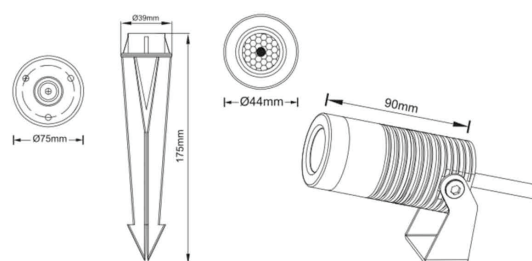

Spot.M

SKU: Spot.M

t: +(44) 020 7139 5129

e: enquiries@lightingoflondon.co

w: www.lightingoflondon.co

The Spot.M is a compact but powerful lighting solution that can be used both indoors and outdoors. The Spot.M provides a beautiful output to illuminate any surface or target. With its unique color finish, it can blend in seamlessly with any environment. For outdoor settings, a ground spike is included for easy positioning, and the resin-filled cable entry and gland provide the ultimate protection against water damage. For smooth dimming, our range of PowerBank drivers can be used with the Spot.M.

Product Categories: **Exterior / Spotlights**

Material	<i>Anodised Aluminium</i>	Beam Angle	<i>38°</i>
Lumen Output	<i>600Lm</i>	Cut Out	-
LED	<i>CREE 1 pc XPE LED</i>	Fire & Acoustic Rated	-
Lifespan	<i>>50,000 hours</i>	IP Rating	<i>67</i>
CRI	<i>>90</i>	Working Temperature	-
Input Voltage	<i>DC</i>	Binning	-
Power	<i>6.8W 9.7V 700mA</i>	Colour Temperature	<i>3000K</i>
Power Factor	<i>>0.98</i>	Standard Finish	<i>Space Grey</i>

Light Distribution Curve

Dimensions

Lux Distribution Curve