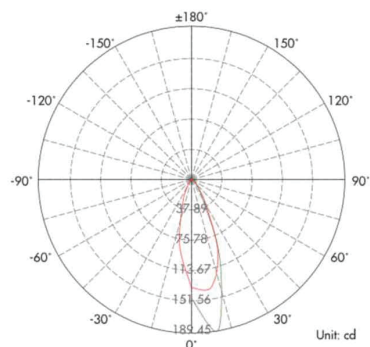

Product Categories: **Exterior / Spotlights**

Material	<i>Anodised Aluminium</i>	Beam Angle	<i>38°</i>
Lumen Output	<i>180Lm</i>	Cut Out	-
LED	<i>CREE 1 pc XPE LED</i>	Fire & Acoustic Rated	-
Lifespan	<i>>50,000 hours</i>	IP Rating	<i>67</i>
CRI	<i>>90</i>	Working Temperature	-
Input Voltage	<i>DC</i>	Binning	-
Power	<i>2.1W 3V 700mA</i>	Colour Temperature	<i>3000K</i>
Power Factor	<i>>0.98</i>	Standard Finish	<i>Space Grey</i>

Light Distribution Curve

Dimensions

Lux Distribution Curve

Illuminance at a Distance

Distance (m)	Center Beam LUX	Beam Width	
		V	H
2m	33.42 LUX	1.1m	1.0m
4m	8.35 LUX	2.2m	2.0m
6m	3.71 LUX	3.3m	3.0m
8m	2.09 LUX	4.3m	4.0m
10m	1.34 LUX	5.4m	5.1m
12m	0.93 LUX	6.5m	6.1m

Vert.Spread:30.4 Horiz.Spread:28.4