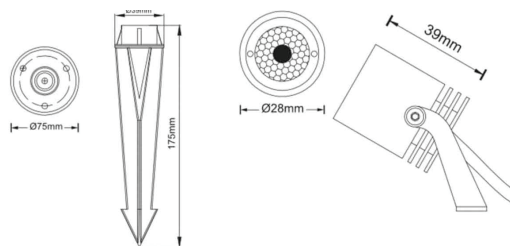

Product Categories: **Exterior / Spotlights**

Material	<i>Anodised Aluminium</i>	Beam Angle	<i>38°</i>
Lumen Output	<i>180Lm</i>	Cut Out	-
LED	<i>CREE 1 pc XPE LED</i>	Fire & Acoustic Rated	-
Lifespan	<i>>50,000 hours</i>	IP Rating	<i>67</i>
CRI	<i>>90</i>	Working Temperature	-
Input Voltage	<i>DC</i>	Binning	-
Power	<i>2.1W 3V 700mA</i>	Colour Temperature	<i>3000K</i>
Power Factor	<i>>0.98</i>	Standard Finish	<i>Space Grey</i>

Light Distribution Curve

Dimensions

Lux Distribution Curve

Illuminance at a Distance

Distance (m)	Center Beam LUX	Beam Width	
		V	H
2m	33.42 LUX	1.1m	1.0m
4m	8.35 LUX	2.2m	2.0m
6m	3.71 LUX	3.3m	3.0m
8m	2.09 LUX	4.3m	4.0m
10m	1.34 LUX	5.4m	5.1m
12m	0.93 LUX	6.5m	6.1m