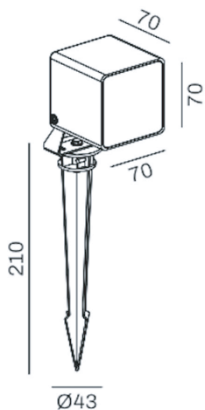

Sqube.M

SKU: Sqube.M

t: +(44) 020 7139 5129

e: enquiries@lightingoflondon.co

w: www.lightingoflondon.co

The Sqube.M is where contemporary design meets outdoor illumination. Elevate your exterior spaces with this modern black square exterior spotlight, a versatile lighting solution that combines style, durability, and precision. The 2700K color temperature of Sqube creates a warm and inviting atmosphere, ideal for accentuating architectural features, landscaping elements, or creating an ambient glow for outdoor gatherings. Sqube's 36° beam angle provides a focused and directional illumination, perfect for highlighting specific areas or architectural details in your outdoor space. Whether you aim to accentuate sculptures, plants, or pathways, Sqube delivers targeted lighting with precision.

Product Category: *Exterior / Spotlights*

Material	<i>Anodised Aluminium</i>	Beam Angle	<i>36°</i>
Lumen Output	<i>870Lm</i>	Cut Out	<i>-</i>
LED	<i>LUMINUS CXM-4</i>	Fire & Acoustic Rated	<i>-</i>
Lifespan	<i>>50,000 hours</i>	IP Rating	<i>65</i>
CRI	<i>>90</i>	Working Temperature	<i>-20° - +40°C</i>
Input Voltage	<i>DC</i>	Binning	<i>1 SDCM</i>
Power	<i>8W 18V 500mA</i>	Colour Temperature	<i>2700K</i>
Power Factor	<i>>0.98</i>	Standard Finish	<i>Black</i>

Dimensions

Lux Distribution Curve

h(m)	E(lx)	ø(m)
1	1539	ø0.65
2	384.8	ø1.30
3	171.0	ø1.95
4	96.20	ø2.61
5	61.57	ø3.26