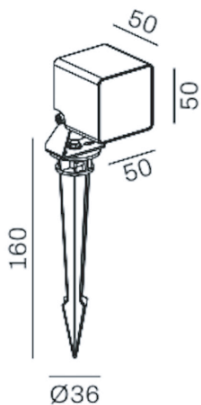

## Sqube.S

SKU: Sqube.S

t: +(44) 020 7139 5129

e: [enquiries@lightingoflondon.co](mailto:enquiries@lightingoflondon.co)

w: [www.lightingoflondon.co](http://www.lightingoflondon.co)

The Sqube.M is where contemporary design meets outdoor illumination. Elevate your exterior spaces with this modern black square exterior spotlight, a versatile lighting solution that combines style, durability, and precision. The 2700K color temperature of Sqube creates a warm and inviting atmosphere, ideal for accentuating architectural features, landscaping elements, or creating an ambient glow for outdoor gatherings. Sqube's 36° beam angle provides a focused and directional illumination, perfect for highlighting specific areas or architectural details in your outdoor space. Whether you aim to accentuate sculptures, plants, or pathways, Sqube delivers targeted lighting with precision.

Product Category: *Exterior / Spotlights*

<b>Material</b>	<i>Anodised Aluminium</i>	<b>Beam Angle</b>	<i>36°</i>
<b>Lumen Output</b>	<i>420Lm</i>	<b>Cut Out</b>	<i>-</i>
<b>LED</b>	<i>LUMINUS CXM-4</i>	<b>Fire &amp; Acoustic Rated</b>	<i>-</i>
<b>Lifespan</b>	<i>&gt;50,000 hours</i>	<b>IP Rating</b>	<i>65</i>
<b>CRI</b>	<i>&gt;90</i>	<b>Working Temperature</b>	<i>-20° - +40°C</i>
<b>Input Voltage</b>	<i>DC</i>	<b>Binning</b>	<i>1 SDCM</i>
<b>Power</b>	<i>7W 18V 350mA</i>	<b>Colour Temperature</b>	<i>2700K</i>
<b>Power Factor</b>	<i>&gt;0.98</i>	<b>Standard Finish</b>	<i>Black</i>

### Dimensions

### Lux Distribution Curve

h(m)	E(lx)	ø(m)
1	1692	ø0.38
2	423.0	ø0.76
3	188.0	ø1.14
4	105.7	ø1.52
5	67.68	ø1.90