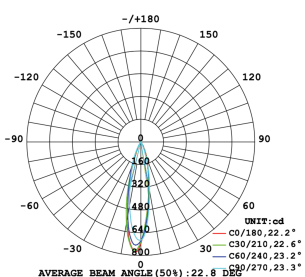

Product Category: *Reading Lights*

Material	<i>Anodised Aluminium</i>	Beam Angle	<i>30°</i>
Lumen Output	<i>120Lm</i>	Cut Out	<i>Ø 155l * 55w * 40h (mm)</i>
LED	<i>CREE 1 pc XPE LED</i>	Fire & Acoustic Rated	-
Lifespan	<i>>50,000 hours</i>	IP Rating	<i>20</i>
CRI	<i>>90</i>	Working Temperature	-
Input Voltage	<i>AC</i>	Binning	-
Power	<i>230V</i>	Colour Temperature	<i>2700K</i>
Power Factor	-	Standard Finish	<i>Matt White / Polished Chrome / Satin Nickel</i>

Light Distribution Curve

LUMINOUS INTENSITY DISTRIBUTION DIAGRAM

Dimensions

Lux Distribution Curve