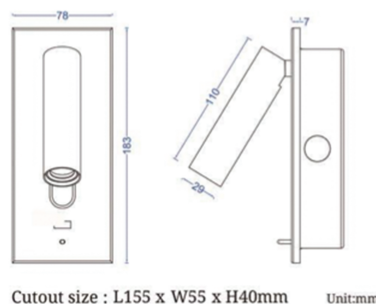

The Uno light offers 30° of evenly distributed light, which beautifully highlights any bedhead position and its surroundings.

The Uno light is easy to install and comes with an installation sleeve to ensure that the fixture is securely mounted on any surface.

Product Category: *Reading Lights*

Material	<i>Anodised Aluminium</i>	Beam Angle	<i>30°</i>
Lumen Output	<i>120Lm</i>	Cut Out	<i>Ø 155l * 55w * 40h (mm)</i>
LED	<i>CREE 1 pc XPE LED</i>	Fire & Acoustic Rated	-
Lifespan	<i>>50,000 hours</i>	IP Rating	<i>20</i>
CRI	<i>>90</i>	Working Temperature	-
Input Voltage	<i>AC</i>	Binning	-
Power	<i>230V</i>	Colour Temperature	<i>2700K</i>
Power Factor	-	Standard Finish	<i>Matt White / Polished Chrome / Satin Nickel</i>

Light Distribution Curve

LUMINOUS INTENSITY DISTRIBUTION DIAGRAM

Dimensions

Lux Distribution Curve