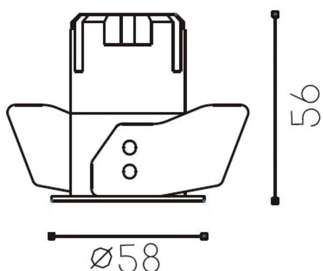

The Profile.60 has a superior designed heat sink, allowing for cool running while only requiring 56mm height clearance.

The fitting comes can accommodate a 20° or 36° beam, with Correlated Colour Temperatures (CCT) of a warm 2700K.

Product Category: Downlight

Material	Anodised Aluminium	Beam Angle	20° / 36°
Lumen Output	767Lm	Cut Out	Ø 50mm
LED	LUXEON COB 1202HD	Fire & Acoustic Rated	60min
Lifespan	>50,000 hours	IP Rating	54
CRI	>95	Working Temperature	-20°C - +40°C
Input Voltage	DC	Binning	1 SDCM
Power	8.75W 36V 250mA	Colour Temperature	2700K / 4000K
Power Factor	>0.98	Standard Finish	Matt White / Matt Black

Dimensions

Lux Distribution Curve