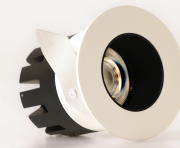

Profile.60

SKU: Pro.60

t: +(44) 020 7139 5129

e: enquiries@lightingoflondon.co

w: www.lightingoflondon.co

The Profile.60 is an elegantly designed downlight that can be used in both dry and humid interiors. Its sleek design, which features a deep black baffle and an ultra-slim aluminum powder-coated bezel, provides low glare and minimal architectural lighting.

The Profile.60 has a superior designed heat sink, allowing for cool running while only requiring 56mm height clearance.

The fitting comes can accommodate a 20° or 36° beam, with Correlated Colour Temperatures (CCT) of a warm 2700K.

Product Category: Downlight

Material	Anodised Aluminium	Beam Angle	20° / 36°
Lumen Output	767Lm	Cut Out	Ø 50mm
LED	LUXEON COB 1202HD	Fire & Acoustic Rated	60min
Lifespan	>50,000 hours	IP Rating	54
CRI	>95	Working Temperature	-20°C - +40°C
Input Voltage	DC	Binning	1 SDCM
Power	8.75W 36V 250mA	Colour Temperature	2700K / 4000K
Power Factor	>0.98	Standard Finish	Matt White / Matt Black