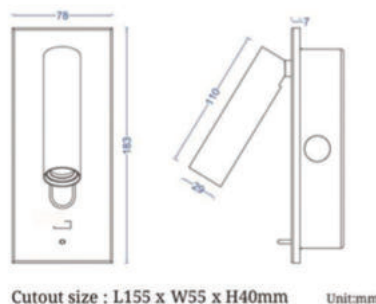

The Uno light offers 30° of evenly distributed light, which beautifully highlights any bedhead position and its surroundings.

The Uno light is easy to install and comes with an installation sleeve to ensure that the fixture is securely mounted on any surface.

Product Category: *Reading Lights*

|                      |                           |                                  |  |
|----------------------|---------------------------|----------------------------------|--|
| <b>Material</b>      | <i>Anodised Aluminium</i> | <b>Beam Angle</b>                | <i>30°</i>   |
| <b>Lumen Output</b>  | <i>120Lm</i>              | <b>Cut Out</b>                   | <i>Ø 155l * 55w * 40h (mm)</i>                         |
| <b>LED</b>           | <i>CREE 1 pc XPE LED</i>  | <b>Fire &amp; Acoustic Rated</b> | -  |
| <b>Lifespan</b>      | <i>&gt;50,000 hours</i>   | <b>IP Rating</b>                 | <i>20</i>  |
| <b>CRI</b>           | <i>&gt;90</i>             | <b>Working Temperature</b>       | -  |
| <b>Input Voltage</b> | <i>AC</i>                 | <b>Binning</b>                   | -  |
| <b>Power</b>         | <i>230V</i>               | <b>Colour Temperature</b>        | <i>2700K</i>   |
| <b>Power Factor</b>  | -                         | <b>Standard Finish</b>           | <i>Matt White / Polished<br/>Chrome / Satin Nickel</i> |

### Dimensions