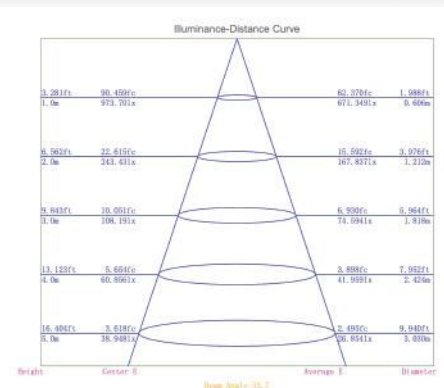

Bloc.R

Product Category: *Downlight*

t: +(44) 020 7139 5129 e: enquiries@lightingoflondon.co w: www.lightingoflondon.co

The Bloc.R is part of our Bloc range – a contemporary lighting solution that seamlessly combines functionality and aesthetics to illuminate your space with style. This sleek and sophisticated fixture is designed to bring a modern touch to any environment, whether it's a residential living space, commercial office, or hospitality venue. With a choice between a 2700K, 300K, or 4000K output, the Bloc.R is the perfect recessed fitting to create a warm and beautiful ambiance.

Material	<i>Aluminium</i>	Beam Angle	<i>35° / 50°</i>
Lumen Output	<i>443Lm</i>	Luminous Efficacy	<i>76lm / W</i>
Power	<i>5.8W 11.66V 500mA</i>	IP Rating	<i>54</i>
Dimmable	<i>Yes</i>	Driver Required	<i>Non dimmable driver supplied *</i>
CRI	<i>>95</i>	Binning	<i>1 SDCM</i>
Power Factor	<i>>0.98</i>	DALI Control	<i>Yes (third party driver required)</i>
Size	<i>46mm x 105mm x 47mm</i>	Colour Temperature	<i>2700K / 3000K / 4000K</i>
Cut Out	<i>70mm x 55mm</i>		

*dimmable with Powerbank500.M - sold separately