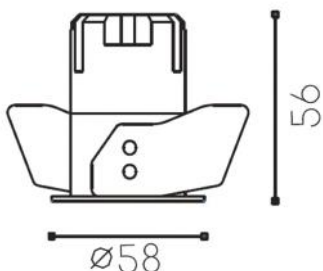

Profile.60

Product Category: *Downlight*

t: +(44) 020 7139 5129

e: enquiries@lightingoflondon.co

w: www.lightingoflondon.co

The Profile.60 is an elegantly designed downlight that can be used in both dry and humid interiors. Its sleek design, which features a deep black baffle and an ultra-slim aluminum powder-coated bezel, provides low glare and minimal architectural lighting.

The Profile.60 has a superior designed heat sink, allowing for cool running while only requiring 56mm height clearance.

The fitting comes can accommodate a 20° or 36° beam, with Correlated Colour Temperatures (CCT) of 2700K, 3000K, or 4000K.

Material	<i>Aluminium</i>	Beam Angle	<i>20° / 36°</i>
Lumen Output	<i>710Lm</i>	Luminous Efficacy	<i>81lm / W</i>
Power	<i>8.75W 36V 250mA</i>	IP Rating	<i>54</i>
Dimmable	<i>Yes</i>	Fire Rating	<i>60min</i>
CRI	<i>>95</i>	Driver Required	<i>Yes</i>
Power Factor	<i>>0.98</i>	Binning	<i>1 SDCM</i>
Size	<i>58mm x 56mm</i>	DALI Control	<i>Yes</i>
Cut Out	<i>50mm</i>	Colour Temperature	<i>2700K / 3000K / 4000K</i>

Dimensions