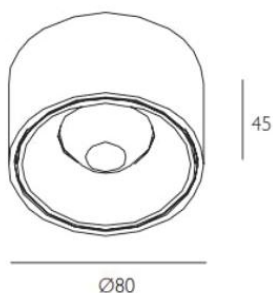

Orb.M

Product Category: *Downlight*

t: +(44) 020 7139 5129

e: enquiries@lightingoflondon.co

w: www.lightingoflondon.co

The Orb.M is a beautifully designed and compact surface-mounted spotlight. Its crystal lens provides a soft, gradient beam of light with a 35° angle, making it perfect for highlighting key design features.

The fitting is available in both sandy black and white, allowing it to blend seamlessly into any interior space.

Material	<i>Aluminium</i>	Beam Angle	<i>35°</i>
Lumen Output	<i>865Lm</i>	Luminous Efficacy	<i>78lm / W</i>
Power	<i>11W</i>	IP Rating	<i>54</i>
Dimmable	<i>Yes</i>	Driver Required	<i>Dimmable driver built-in</i>
CRI	<i>>95</i>	Binning	<i>1 SDCM</i>
Power Factor	<i>>0.98</i>	DALI Control	<i>Yes (third party controller required)</i>
Size	<i>80mm x 45mm</i>	Colour Temperature	<i>2700K / 3000K / 4000K</i>
Cut Out	<i>N/A</i>		

Dimensions