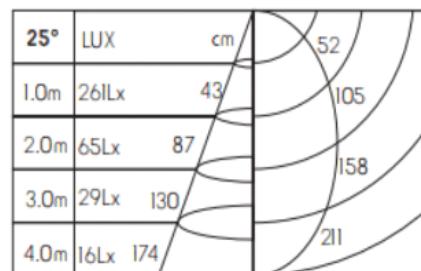

Lux Distribution Curve