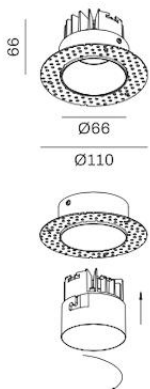

Dimensions

Lux Distribution Curve

15°

Height	Max E	Ave E	Diameter
3.28ft	Emax	E(lx)	1.02ft
1.0m	2,494 lx	1,742 lx	0.31m
6.56ft			2.07ft
2.0m	623 lx	436 lx	0.63m
9.84ft			3.12ft
3.0m	276 lx	193 lx	0.95m
13.12ft			4.17ft
4.0m	155 lx	108 lx	1.27m

Dimensions

Lux Distribution Curve

h(m)	E(lx)	ø(m)
1	2259	ø0.38
2	564.8	ø0.77
3	251.0	ø1.16
4	141.2	ø1.54
5	90.37	ø1.93

Profile.40

Product Category: *Downlight*

t: +(44) 020 7139 5129

e: enquiries@lightingoflondon.co

Dimensions

Lux Distribution Curve

Snug.

Product Category: *Downlight*

t: +(44) 020 7139 5129

e: enquiries@lightingoflondon.co

w: www.lightingoflondon.co

The Snug is a fixed recessed trimless downlight that redefines ambient illumination with its exquisite design, versatile features, and unparalleled performance.

Dimensions

Lux Distribution Curve

h(m)	E(lx)	ø(m)
1	2259	ø0.38
2	564.8	ø0.77
3	251.0	ø1.16
4	141.2	ø1.54
5	90.37	ø1.93