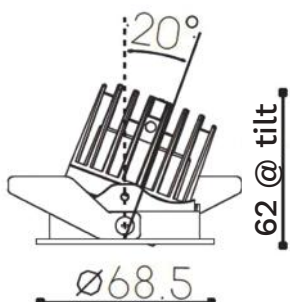

Dimensions