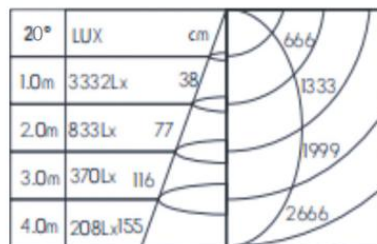

Lux Distribution Curve