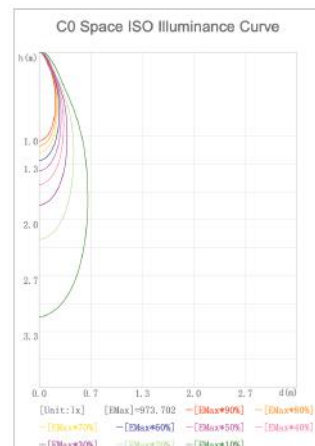

Bloc.R

Product Category: *Downlight*

t: +(44) 020 7139 5129 e: enquiries@lightingoflondon.co w: www.lightingoflondon.co

The Bloc.R is part of our Bloc range – a contemporary lighting solution that seamlessly combines functionality and aesthetics to illuminate your space with style. This sleek and sophisticated fixture is designed to bring a modern touch to any environment, whether it's a residential living space, commercial office, or hospitality venue. With a choice between a 2700K, 300K, or 4000K output, the Bloc.R is the perfect recessed fitting to create a warm and beautiful ambiance.

Material	<i>Aluminium</i>	Beam Angle	<i>35° / 50°</i>
Lumen Output	<i>443Lm</i>	Luminous Efficacy	<i>76lm / W</i>
Power	<i>5.8W 11.66V 500mA</i>	IP Rating	<i>54</i>
Dimmable	<i>Yes</i>	Driver Required	<i>Non dimmable driver supplied *</i>
CRI	<i>>95</i>	Binning	<i>1 SDCM</i>
Power Factor	<i>>0.98</i>	DALI Control	<i>Yes (third party driver required)</i>
Size	<i>46mm x 105mm x 47mm</i>	Colour Temperature	<i>2700K / 3000K / 4000K</i>
Cut Out	<i>70mm x 55mm</i>		

*dimmable with Powerbank500.M - sold separately