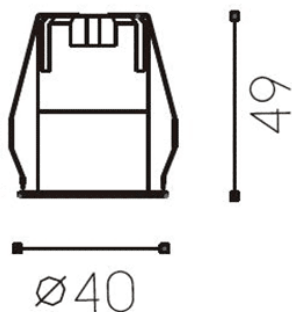

Profile.40

Product Category: *Downlight*

t: +(44) 020 7139 5129

e: enquiries@lightingoflondon.co

w: www.lightingoflondon.co

The Profile.40 is an elegantly designed downlight that can be used in both dry and humid interiors. Its sleek design, which features a deep black baffle and an ultra-slim aluminum powder-coated bezel, provides low glare and minimal architectural lighting.

The Profile.40 has a superior designed heat sink, allowing for cool running while only requiring 49mm height clearance.

The fitting comes can accommodate a 15°, 24°, or 36° beam, with Correlated Colour Temperatures (CCT) of 2700K, 3000K, or 4000K.

Material	<i>Aluminium</i>	Beam Angle	<i>15° / 24° / 36°</i>
Lumen Output	<i>160Lm</i>	Luminous Efficacy	<i>76lm / W</i>
Power	<i>2.1W 3V 700mA</i>	IP Rating	<i>54</i>
Dimmable	<i>Yes</i>	Fire Rating	<i>60min</i>
CRI	<i>>95</i>	Driver Required	<i>Yes</i>
Power Factor	<i>>0.98</i>	Binning	<i>1 SDCM</i>
Size	<i>40mm x 49mm</i>	DALI Control	<i>Yes (third party driver required)</i>
Cut Out	<i>35mm</i>	Colour Temperature	<i>2700K / 3000K / 4000K</i>

Dimensions