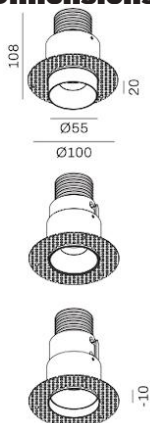

Dimensions

Lux Distribution Curve

15°

Height	Max E	Ave E	Diameter
3.28ft	Emax	E(lx)	1.02ft
1.0m	2494 lx	1742 lx	0.31m
6.56ft			2.07ft
2.0m	623 lx	436 lx	0.63m
9.84ft			3.12ft
3.0m	276 lx	193 lx	0.95m
13.12ft			4.17ft
4.0m	155 lx	108 lx	1.27m

Dimensions

Peep.

Product Category: *Downlight*

t: +(44) 020 7139 5129

e: enquiries@lightingoflondon.co

w: www.lightingoflondon.co

The Peep is a 3-step recessed trimless downlight that redefines ambient illumination with its exquisite design, versatile features, and unparalleled performance. You can customize the peep to your own specifications, choosing from a matt white or matt black powder finish, or from three beam angle options: a sharp 24°, a generous 36° or a wider 60°. With a choice between a 2700K, 300K, or 4000K glow, you have ample options on how to highlight any interior space or object.

Product Category: *Downlight*

Material	<i>Aluminium</i>	Beam Angle	<i>24° / 36° / 60°</i>
Lumen Output	<i>870Lm</i>	Luminous Efficacy	<i>87lm / W</i>
Power	<i>10W 36V 250mA</i>	IP Rating	<i>54</i>
Dimmable	<i>Yes</i>	Driver Required	<i>Yes</i>
CRI	<i>>95</i>	Binning	<i>1 SDCM</i>
Power Factor	<i>>0.98</i>	DALI Control	<i>Yes</i>
Size	<i>106mm x 55mm</i>	Colour Temperature	<i>2700K / 3000K / 4000K</i>
Cut Out	<i>65mm</i>		

Dimensions

Lux Distribution Curve

h(m)	E(lx)	ø(m)
1	2259	ø0.38
2	564.8	ø0.77
3	251.0	ø1.16
4	141.2	ø1.54
5	90.37	ø1.93

Profile.40

Product Category: *Downlight*

t: +(44) 020 7139 5129

e: enquiries@lightingoflondon.co