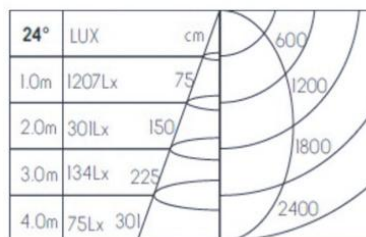

Lux Distribution Curve