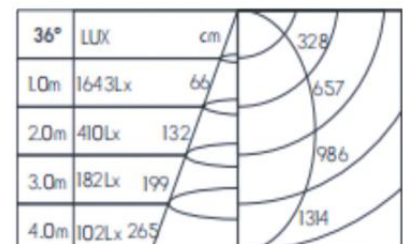

Lux Distribution Curve