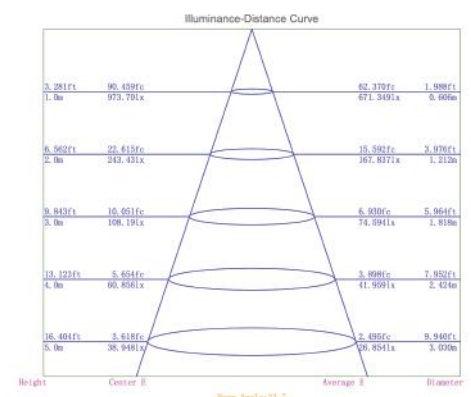

Bloc.P

Product Category: *Downlight*

t: +(44) 020 7139 5129

e: enquiries@lightingoflondon.co

w: www.lightingoflondon.co

The Bloc.P is part of our Bloc range – a contemporary lighting solution that seamlessly combines functionality and aesthetics to illuminate your space with style.

This sleek and sophisticated fixture is designed to bring a modern touch to any environment, whether it's a residential living space, commercial office, or hospitality venue.

With a choice between a 2700K, 300K, or 4000K output, the Bloc.P is the perfect plaster-in fitting to create a warm and beautiful ambiance.

Material	<i>Aluminium</i>	Beam Angle	<i>35° / 50°</i>
Lumen Output	<i>443Lm</i>	Luminous Efficacy	<i>76lm / W</i>
Power	<i>5.8W 11.66V 500mA</i>	IP Rating	<i>54</i>
Dimmable	<i>Yes</i>	Driver Required	<i>Non dimmable driver supplied *</i>
CRI	<i>>95</i>	Binning	<i>1 SDCM</i>
Power Factor	<i>>0.98</i>	DALI Control	<i>Yes (third party driver required)</i>
Size	<i>46mm x 105mm x 47mm</i>	Colour Temperature	<i>2700K / 3000K / 4000K</i>
Cut Out	<i>70mm x 55mm</i>		

*dimmable with Powerbank500.M - sold separately