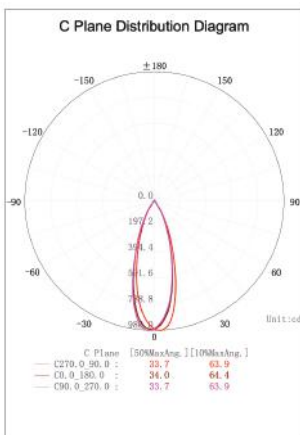

Bloc.P

Product Category: *Downlight*

t: +(44) 020 7139 5129

e: enquiries@lightingoflondon.co

w: www.lightingoflondon.co

The Bloc.P is part of our Bloc range – a contemporary lighting solution that seamlessly combines functionality and aesthetics to illuminate your space with style.

This sleek and sophisticated fixture is designed to bring a modern touch to any environment, whether it's a residential living space, commercial office, or hospitality venue.

With a choice between a 2700K, 300K, or 4000K output, the Bloc.P is the perfect plaster-in fitting to create a warm and beautiful ambiance.

Material	<i>Aluminium</i>	Beam Angle	<i>35° / 50°</i>
Lumen Output	<i>443Lm</i>	Luminous Efficacy	<i>76lm / W</i>
Power	<i>5.8W 11.66V 500mA</i>	IP Rating	<i>54</i>
Dimmable	<i>Yes</i>	Driver Required	<i>Non dimmable driver supplied *</i>
CRI	<i>>95</i>	Binning	<i>1 SDCM</i>
Power Factor	<i>>0.98</i>	DALI Control	<i>Yes (third party driver required)</i>
Size	<i>46mm x 105mm x 47mm</i>	Colour Temperature	<i>2700K / 3000K / 4000K</i>
Cut Out	<i>70mm x 55mm</i>		

*dimmable with Powerbank500.M - sold separately