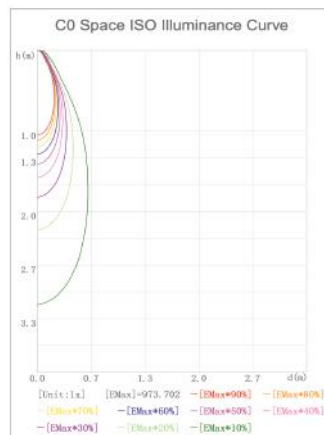

Bloc.P

Product Category: *Downlight*

t: +(44) 020 7139 5129

e: enquiries@lightingoflondon.co

w: www.lightingoflondon.co

The Bloc.P is part of our Bloc range – a contemporary lighting solution that seamlessly combines functionality and aesthetics to illuminate your space with style.

This sleek and sophisticated fixture is designed to bring a modern touch to any environment, whether it's a residential living space, commercial office, or hospitality venue.

With a choice between a 2700K, 300K, or 4000K output, the Bloc.P is the perfect plaster-in fitting to create a warm and beautiful ambiance.

Material	<i>Aluminium</i>	Beam Angle	<i>35° / 50°</i>
Lumen Output	<i>443Lm</i>	Luminous Efficacy	<i>76lm / W</i>
Power	<i>5.8W 11.66V 500mA</i>	IP Rating	<i>54</i>
Dimmable	<i>Yes</i>	Driver Required	<i>Non dimmable driver supplied *</i>
CRI	<i>>95</i>	Binning	<i>1 SDCM</i>
Power Factor	<i>>0.98</i>	DALI Control	<i>Yes (third party driver required)</i>
Size	<i>46mm x 105mm x 47mm</i>	Colour Temperature	<i>2700K / 3000K / 4000K</i>
Cut Out	<i>70mm x 55mm</i>		

*dimmable with Powerbank500.M - sold separately