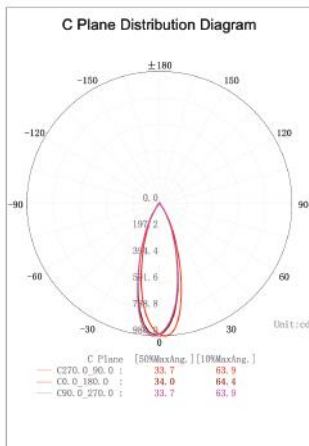

Bloc.R

Product Category: *Downlight*

t: +(44) 020 7139 5129 e: enquiries@lightingoflondon.co w: www.lightingoflondon.co

The Bloc.R is part of our Bloc range – a contemporary lighting solution that seamlessly combines functionality and aesthetics to illuminate your space with style. This sleek and sophisticated fixture is designed to bring a modern touch to any environment, whether it's a residential living space, commercial office, or hospitality venue. With a choice between a 2700K, 300K, or 4000K output, the Bloc.R is the perfect recessed fitting to create a warm and beautiful ambiance.

Material	<i>Aluminium</i>	Beam Angle	<i>35° / 50°</i>
Lumen Output	<i>443Lm</i>	Luminous Efficacy	<i>76lm / W</i>
Power	<i>5.8W 11.66V 500mA</i>	IP Rating	<i>54</i>
Dimmable	<i>Yes</i>	Driver Required	<i>Non dimmable driver supplied *</i>
CRI	<i>>95</i>	Binning	<i>1 SDCM</i>
Power Factor	<i>>0.98</i>	DALI Control	<i>Yes (third party driver required)</i>
Size	<i>46mm x 105mm x 47mm</i>	Colour Temperature	<i>2700K / 3000K / 4000K</i>
Cut Out	<i>70mm x 55mm</i>		

*dimmable with Powerbank500.M - sold separately