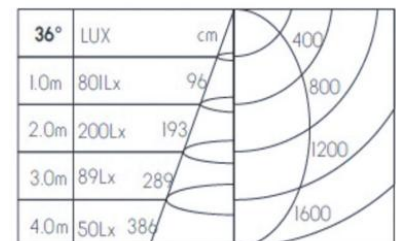

Lux Distribution Curve