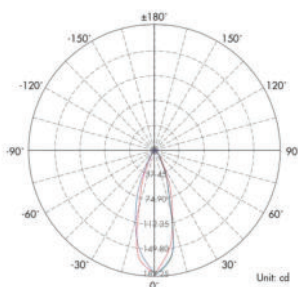

Beam.M

Product Category: *Uplights/ Exterior*

t: +(44) 020 7139 5129

e: enquiries@lightingoflondon.co

w: www.lightingoflondon.co

The Beam.M is a versatile and inconspicuous lighting solution designed to meet your grazing and up-lighting needs. It emits a stunning and precise beam of light, offering you the choice of 15°, 30°, and 45° options, all with a warm colour temperature of 2700K or 3000K. This compact yet powerful light is perfect for illuminating residential environments, both indoors and out. The product includes an installation sleeve for easy setup, and features resin-filled cable entry and gland for top-tier protection against water ingress.

Material	<i>Aluminium & Stainless Steel 316</i>	Beam Angle	<i>15° / 30° / 45°</i>
Lumen Output	<i>495Lm</i>	Luminous Efficacy	<i>78lm / W</i>
Power	<i>2.3W 3.4V 700mA</i>	IP Rating	<i>67</i>
Dimmable	<i>Yes</i>	Driver Required	<i>Yes</i>
CRI	<i>>95</i>	Binning	<i>2 - 3 SDCM</i>
Power Factor	<i>>0.98</i>	DALI Control	<i>Yes (third party driver required)</i>
Size	<i>Ø40mm x 53mm L</i>	Colour Temperature	<i>2700K / 3000K</i>
Cut Out	<i>38mm</i>		

Light Distribution Curve

Dimensions

Lux Distribution Curve