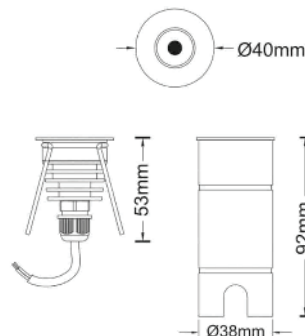

Beam.M

Product Category: *Uplights/ Exterior*

t: +(44) 020 7139 5129

e: enquiries@lightingoflondon.co

w: www.lightingoflondon.co

The Beam.M is a versatile and inconspicuous lighting solution designed to meet your grazing and up-lighting needs. It emits a stunning and precise beam of light, offering you the choice of 15°, 30°, and 45° options, all with a warm colour temperature of 2700K or 3000K. This compact yet powerful light is perfect for illuminating residential environments, both indoors and out. The product includes an installation sleeve for easy setup, and features resin-filled cable entry and gland for top-tier protection against water ingress.

Material	<i>Aluminium & Stainless Steel 316</i>	Beam Angle	<i>15° / 30° / 45°</i>
Lumen Output	<i>495Lm</i>	Luminous Efficacy	<i>78lm / W</i>
Power	<i>2.3W 3.4V 700mA</i>	IP Rating	<i>67</i>
Dimmable	<i>Yes</i>	Driver Required	<i>Yes</i>
CRI	<i>>95</i>	Binning	<i>2 - 3 SDCM</i>
Power Factor	<i>>0.98</i>	DALI Control	<i>Yes (third party driver required)</i>
Size	<i>Ø40mm x 53mm L</i>	Colour Temperature	<i>2700K / 3000K</i>
Cut Out	<i>38mm</i>		

Light Distribution Curve

Dimensions

Lux Distribution Curve