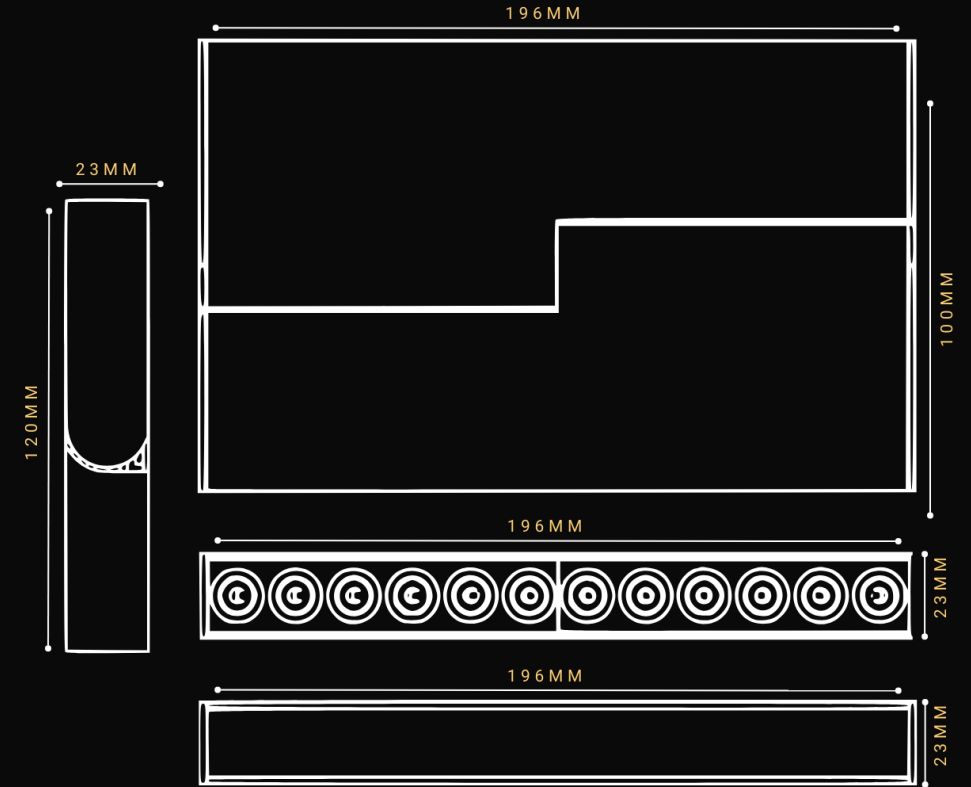

Material	<i>Aluminium</i>	Beam Angle	<i>20° / 34° / 48°</i>
Lumen Output	<i>685Lm</i>	Luminous Efficacy	<i>76lm / W</i>
Power	<i>15W 24V</i>	IP Rating	<i>21</i>
Dimmable	<i>N/A</i>	Fire Rating	<i>N/A</i>
CRI	<i>>95</i>	Driver Required	<i>Yes</i>
Power Factor	<i>>0.98</i>	Binning	<i>2 - 3 SDCM</i>
Size	<i>196mm x 120mm</i>	DALI Control	<i>Yes</i>
Cut Out	<i>N/A</i>	Colour Temperature	<i>2700K / 3000K / 4000K</i>

FOLD.12