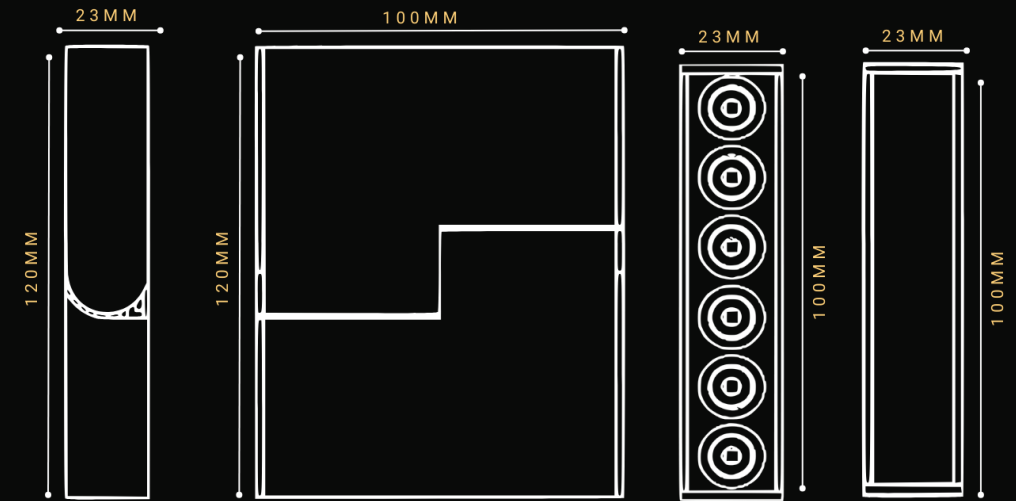

Material	<i>Aluminium</i>	Beam Angle	<i>20° / 34° / 48°</i>
Lumen Output	<i>685Lm</i>	Luminous Efficacy	<i>85lm / W</i>
Power	<i>8W 24V</i>	IP Rating	<i>21</i>
Dimmable	<i>N/A</i>	Fire Rating	<i>N/A</i>
CRI	<i>>95</i>	Driver Required	<i>Yes</i>
Power Factor	<i>>0.98</i>	Binning	<i>2 - 3 SDCM</i>
Size	<i>100mm x 120mm</i>	DALI Control	<i>No</i>
Cut Out	<i>N/A</i>	Colour Temperature	<i>2700K / 3000K / 4000K</i>