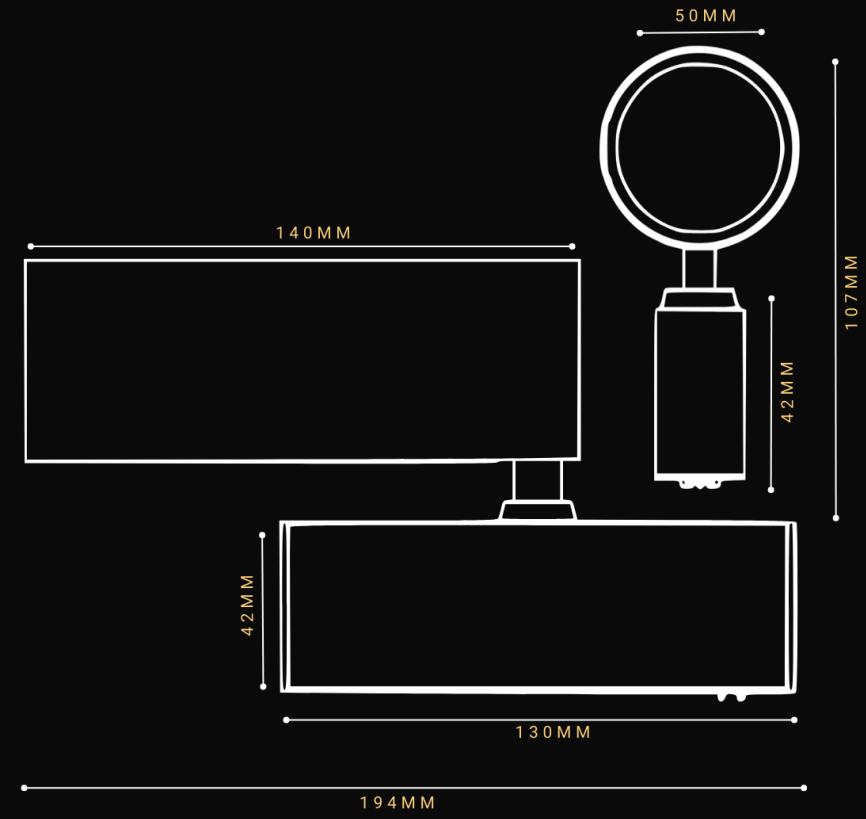

Material	<i>Aluminium</i>	Beam Angle	<i>18° / 24° / 36°</i>
Lumen Output	<i>682Lm</i>	Luminous Efficacy	<i>85lm / W</i>
Power	<i>8W 24V</i>	IP Rating	<i>21</i>
Dimmable	<i>N/A</i>	Fire Rating	<i>N/A</i>
CRI	<i>>95</i>	Driver Required	<i>Yes</i>
Power Factor	<i>>0.98</i>	Binning	<i>2 - 3 SDCM</i>
Size	<i>50mm x 140mm</i>	DALI Control	<i>Yes</i>
Cut Out	<i>N/A</i>	Colour Temperature	<i>2700K / 3000K / 4000K</i>

SPOT.50