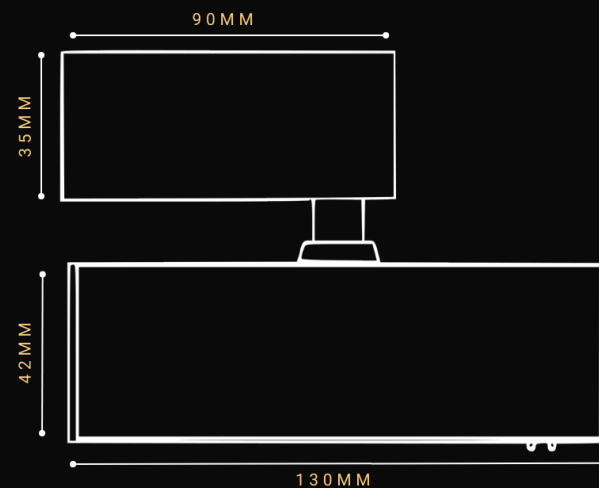

Material	<i>Aluminium</i>	Beam Angle	<i>20° / 30° / 40°</i>
Lumen Output	<i>526Lm</i>	Luminous Efficacy	<i>105lm / W</i>
Power	<i>5W 24V</i>	IP Rating	<i>21</i>
Dimmable	<i>N/A</i>	Fire Rating	<i>N/A</i>
CRI	<i>>95</i>	Driver Required	<i>Yes</i>
Power Factor	<i>>0.98</i>	Binning	<i>2 - 3 SDCM</i>
Size	<i>35mm x 90mm</i>	DALI Control	<i>Yes</i>
Cut Out	<i>N/A</i>	Colour Temperature	<i>2700K / 3000K / 4000K</i>

SPOT.35